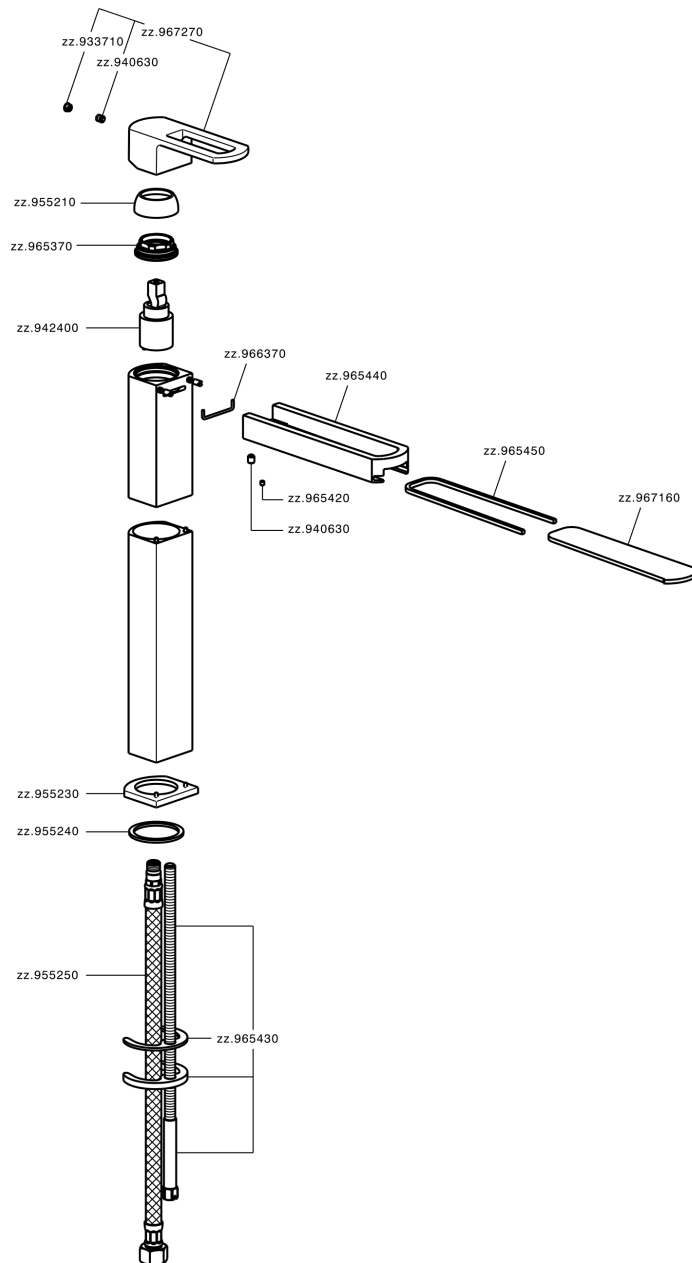

Single lever tall washbasin mixer DADO_DC003540

DC003540

<https://en.huberitalia.com/single-lever-tall-washbasin-mixer-dado-dc003540>

2024-11-24