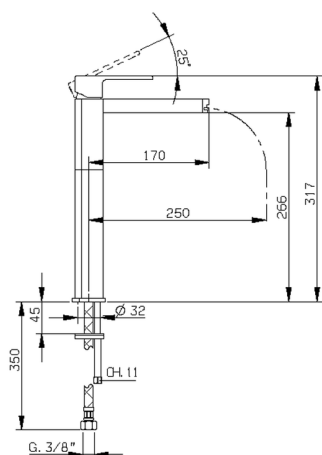

Single lever tall washbasin mixer DADO_DC003540

MODEL **DC003540**

Single lever tall washbasin mixer, without automatic pop-up waste, G.3/8" stainless steel flexible hoses, spout plate available in chrome or smoked finish

AVAILABLE FINISHINGS

- 
21 21 Chrome
- 
2F 2F Brushed Nickel
- 
6U 6U Chrome/Smoked

CHARACTERISTICS

Cartridge Spare Parts **ZZ94240000**

25 mm Cartridge

Single lever tall washbasin mixer DADO_DC003540

DC003540

<https://en.huberitalia.com/single-lever-tall-washbasin-mixer-dado-dc003540>

2024-11-24