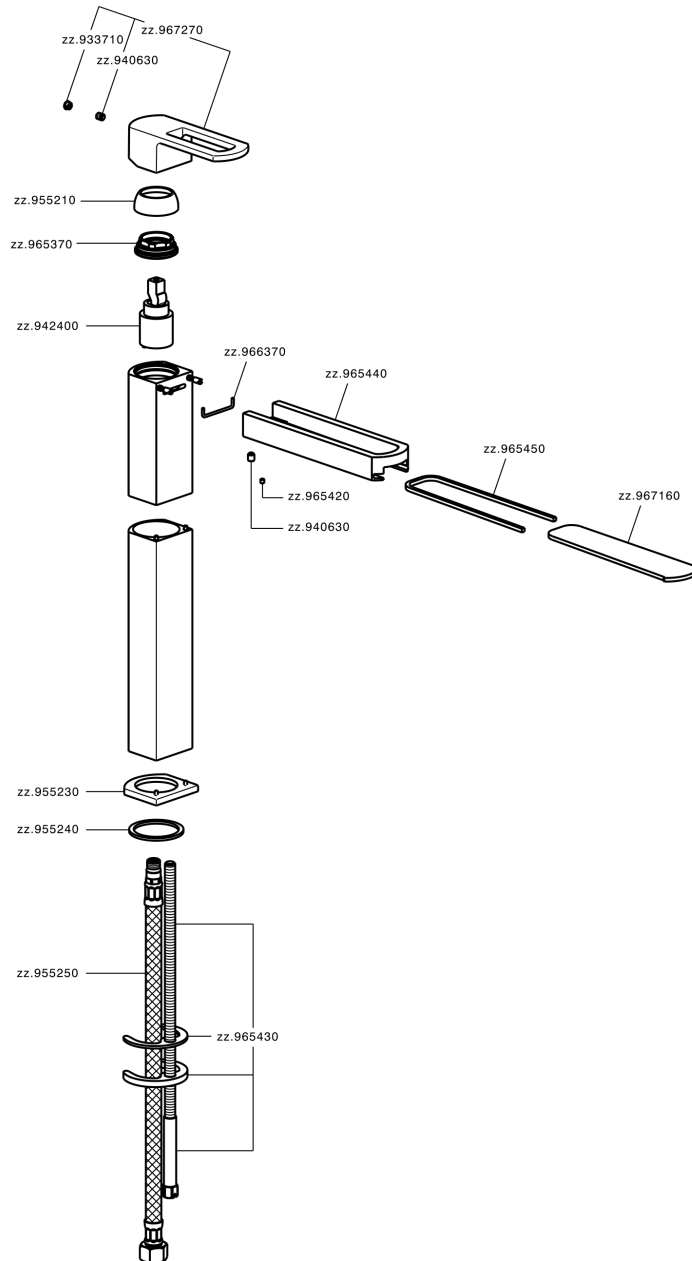

Single lever tall washbasin mixer DADO_DC003540

MODEL **DC003540**

Single lever tall washbasin mixer, without automatic pop-up waste, G.3/8" stainless steel flexible hoses, spout plate available in chrome or smoked finish

AVAILABLE FINISHINGS

- 
21 21 Chrome
- 
2F 2F Brushed Nickel
- 
6U 6U Chrome/Smoked

CHARACTERISTICS

Cartridge Spare Parts **ZZ94240000**

25 mm Cartridge

Single lever tall washbasin mixer DADO_DC003540

DC003540

<https://en.huberitalia.com/single-lever-tall-washbasin-mixer-dado-dc003540>

2024-11-24