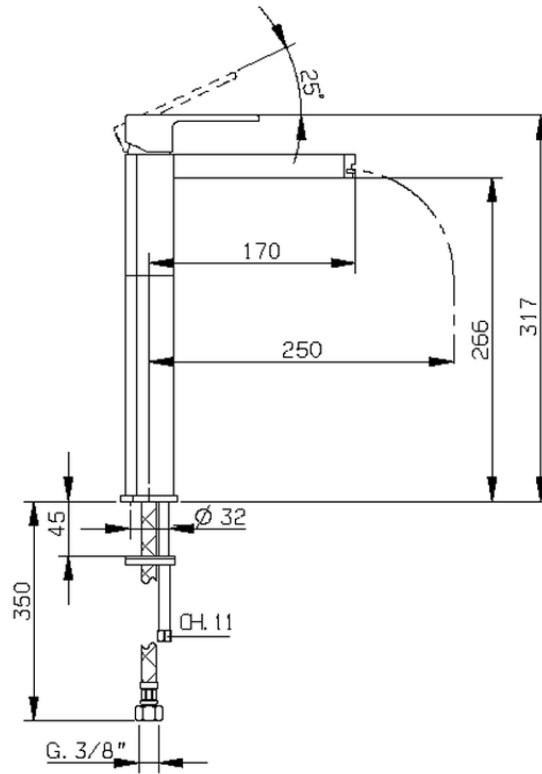

Single lever tall washbasin mixer DADO_DC003540

DC003540

<https://en.huberitalia.com/single-lever-tall-washbasin-mixer-dado-dc003540>

2024-11-21