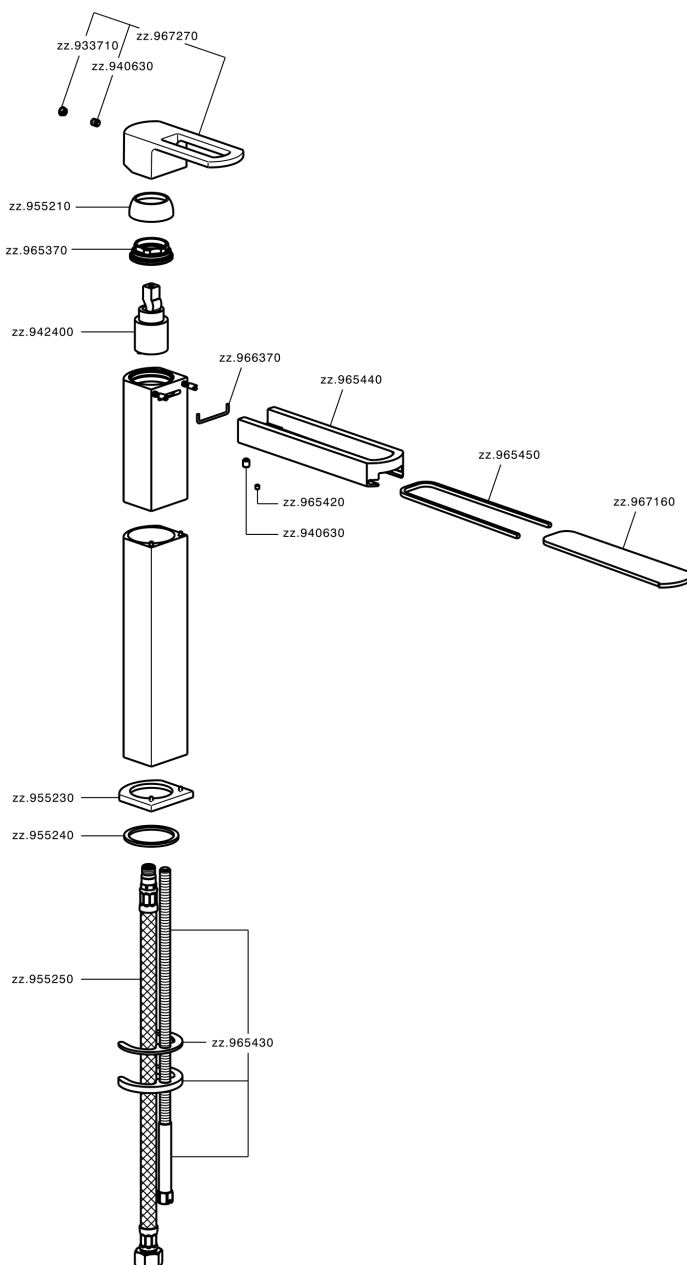

Single lever tall washbasin mixer DADO_DC003540

DC003540

<https://en.huberitalia.com/single-lever-tall-washbasin-mixer-dado-dc003540>

2024-11-23