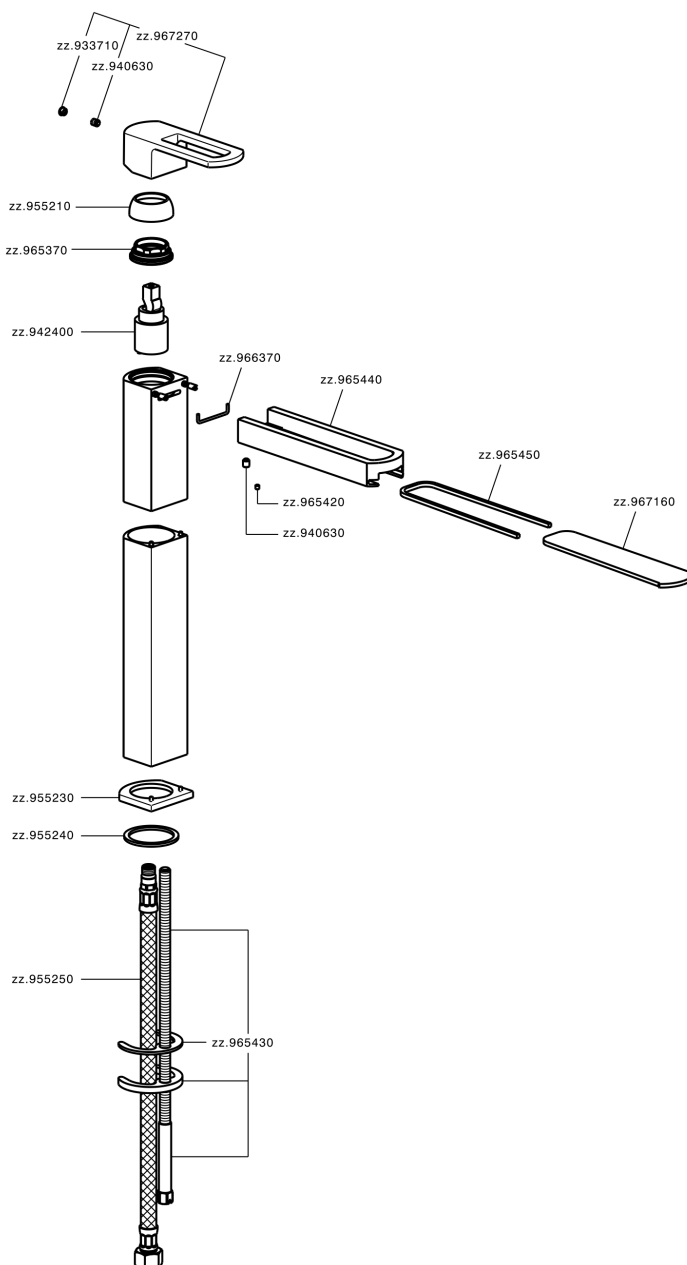

## Single lever tall washbasin mixer DADO\_DC003540

MODEL **DC003540**

Single lever tall washbasin mixer, without automatic pop-up waste, G.3/8" stainless steel flexible hoses, spout plate available in chrome or smoked finish

### CHARACTERISTICS

Cartridge Spare Parts **ZZ94240000**

**25 mm Cartridge**

## Single lever tall washbasin mixer DADO\_DC003540

DC003540

<https://en.huberitalia.com/single-lever-tall-washbasin-mixer-dado-dc003540>

2024-11-23