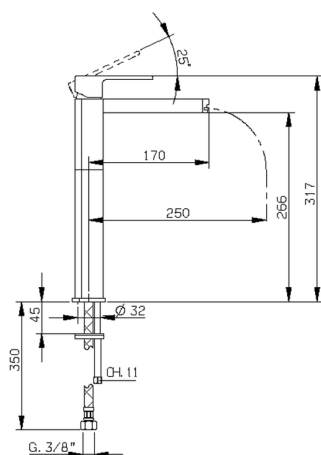

## Single lever tall washbasin mixer DADO\_DC003540

MODEL **DC003540**

Single lever tall washbasin mixer, without automatic pop-up waste, G.3/8" stainless steel flexible hoses, spout plate available in chrome or smoked finish

### CHARACTERISTICS

Cartridge Spare Parts **ZZ94240000**

**25 mm Cartridge**

## Single lever tall washbasin mixer DADO\_DC003540

DC003540

<https://en.huberitalia.com/single-lever-tall-washbasin-mixer-dado-dc003540>

2024-11-23