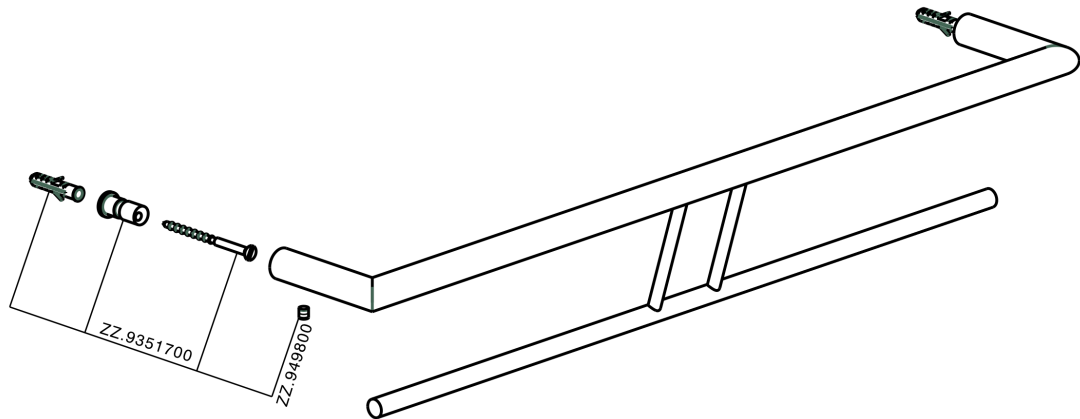

Double towel holder BATHROOM ACCESSORIES_SI090200

SI090200

<https://en.huberitalia.com/double-towel-holder-bathroom-accessories-si090200>

2026-05-15