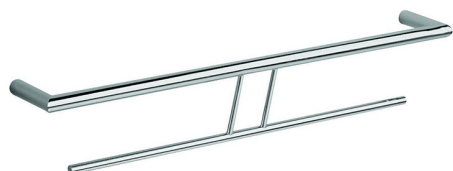

Double towel holder BATHROOM ACCESSORIES_SI090200

MODEL **SI090200**

Double towel holder

AVAILABLE FINISHINGS

-  **21** 21 Chrome
-  **2B** 2B Polished Nickel
-  **2F** 2F Brushed Nickel
-  **2P** 2P Rose Gold
-  **2Q** 2Q Black Titanium
-  **40** 40 Matt Black
-  **4Q** 4Q Matt White

CHARACTERISTICS

Double towel holder BATHROOM ACCESSORIES_SI090200

SI090200

<https://en.huberitalia.com/double-towel-holder-bathroom-accessories-si090200>

2026-04-08