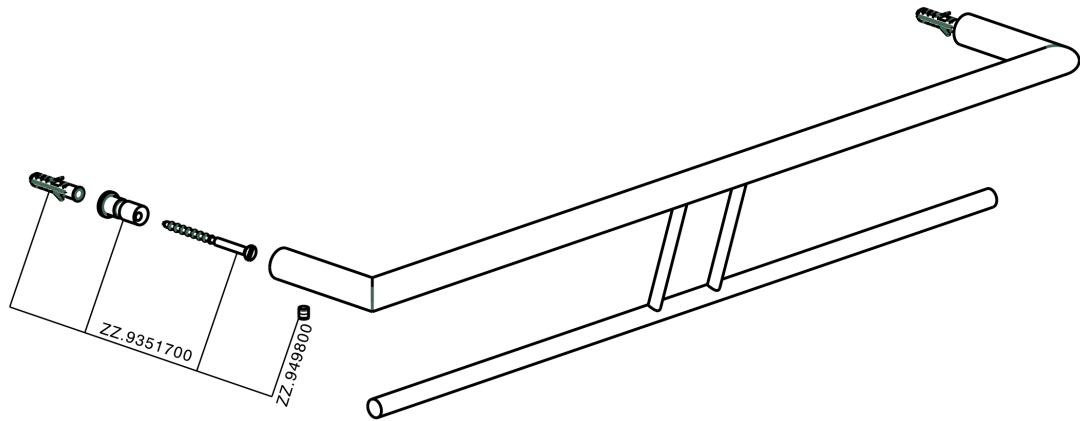

Double towel holder BATHROOM ACCESSORIES_SI090200

MODEL **SI090200**

Double towel holder

AVAILABLE FINISHINGS

-  **21** 21 Chrome
-  **2B** 2B Polished Nickel
-  **2F** 2F Brushed Nickel
-  **2P** 2P Rose Gold
-  **2Q** 2Q Black Titanium
-  **40** 40 Matt Black
-  **4Q** 4Q Matt White

CHARACTERISTICS

Double towel holder BATHROOM ACCESSORIES_SI090200

SI090200

<https://en.huberitalia.com/double-towel-holder-bathroom-accessories-si090200>

2026-04-08