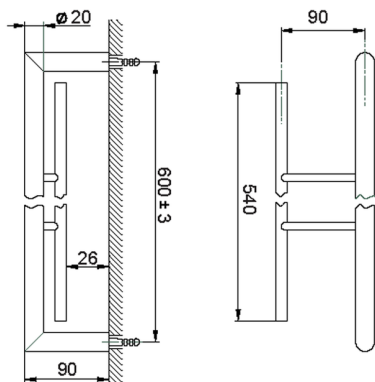

Double towel holder BATHROOM ACCESSORIES_SI090200

MODEL **SI090200**

Double towel holder

AVAILABLE FINISHINGS

-  **21** 21 Chrome
-  **2B** 2B Polished Nickel
-  **2F** 2F Brushed Nickel
-  **2P** 2P Rose Gold
-  **2Q** 2Q Black Titanium
-  **40** 40 Matt Black
-  **4Q** 4Q Matt White

CHARACTERISTICS

Double towel holder BATHROOM ACCESSORIES_SI090200

SI090200

<https://en.huberitalia.com/double-towel-holder-bathroom-accessories-si090200>

2026-04-08