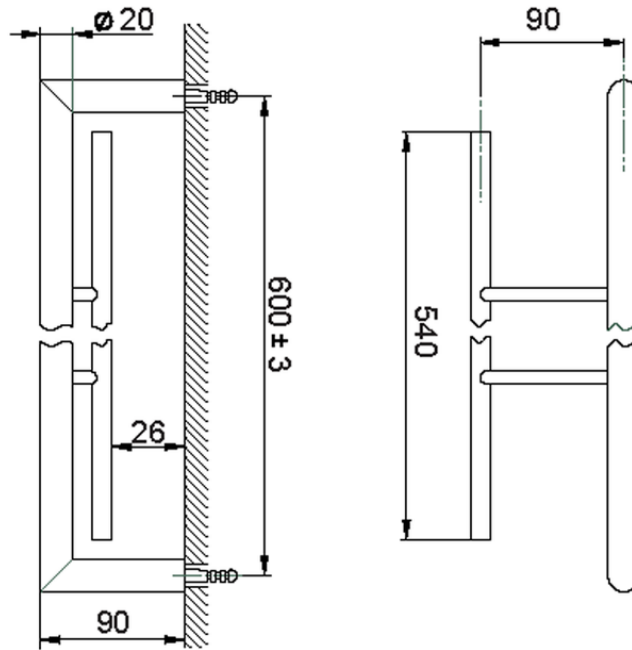

Double towel holder BATHROOM ACCESSORIES_SI090200

SI090200

<https://en.huberitalia.com/double-towel-holder-bathroom-accessories-si090200>

2026-06-05