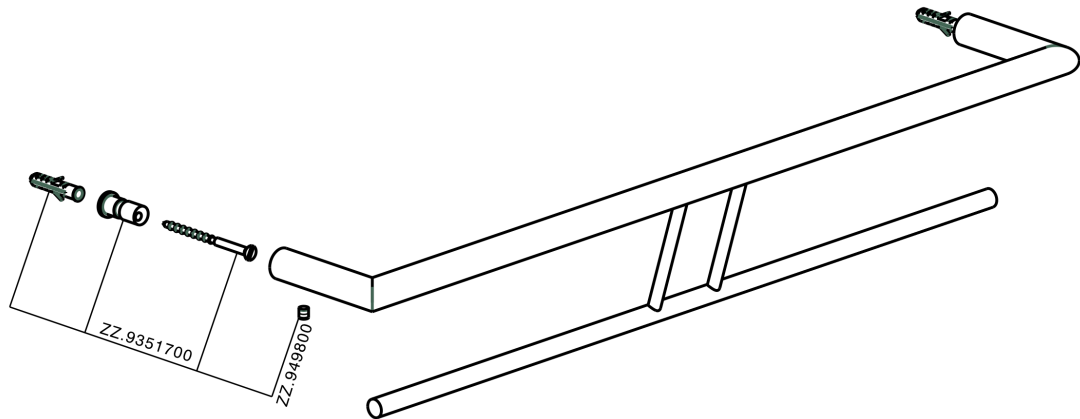

Double towel holder BATHROOM ACCESSORIES_SI090200

SI090200

<https://en.huberitalia.com/double-towel-holder-bathroom-accessories-si090200>

2026-06-05