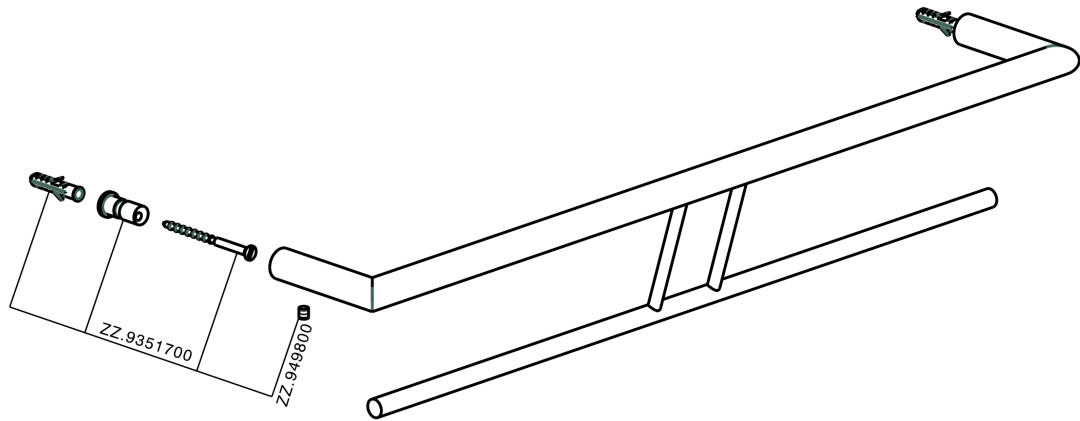

Double towel holder BATHROOM ACCESSORIES_SI090200

SI090200

<https://en.huberitalia.com/double-towel-holder-bathroom-accessories-si090200>

2026-04-07