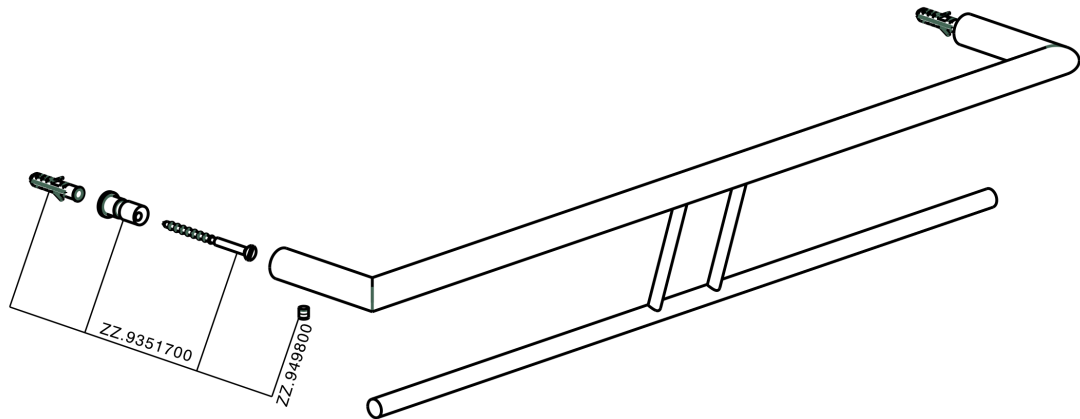

Double towel holder BATHROOM ACCESSORIES_SI090200

MODEL **SI090200**

Double towel holder

AVAILABLE FINISHINGS

-  **21** 21 Chrome
-  **2B** 2B Polished Nickel
-  **2F** 2F Brushed Nickel
-  **2P** 2P Rose Gold
-  **2Q** 2Q Black Titanium
-  **40** 40 Matt Black
-  **4Q** 4Q Matt White

CHARACTERISTICS

Double towel holder BATHROOM ACCESSORIES_SI090200

SI090200

<https://en.huberitalia.com/double-towel-holder-bathroom-accessories-si090200>

2026-06-10