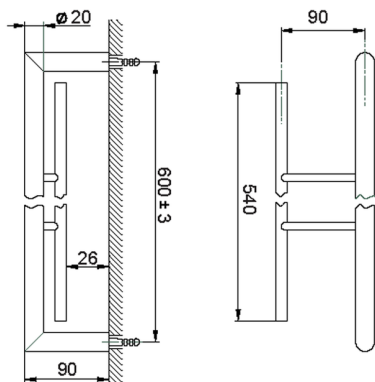

Double towel holder BATHROOM ACCESSORIES_SI090200

MODEL **SI090200**

Double towel holder

AVAILABLE FINISHINGS

-  **21** 21 Chrome
-  **2B** 2B Polished Nickel
-  **2F** 2F Brushed Nickel
-  **2P** 2P Rose Gold
-  **2Q** 2Q Black Titanium
-  **40** 40 Matt Black
-  **4Q** 4Q Matt White

CHARACTERISTICS

Double towel holder BATHROOM ACCESSORIES_SI090200

SI090200

<https://en.huberitalia.com/double-towel-holder-bathroom-accessories-si090200>

2026-06-10