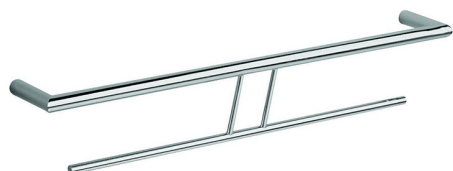

Double towel holder BATHROOM ACCESSORIES_SI090200

MODEL **SI090200**

Double towel holder

AVAILABLE FINISHINGS

-  **21** 21 Chrome
-  **2B** 2B Polished Nickel
-  **2F** 2F Brushed Nickel
-  **2P** 2P Rose Gold
-  **2Q** 2Q Black Titanium
-  **40** 40 Matt Black
-  **4Q** 4Q Matt White

CHARACTERISTICS

Double towel holder BATHROOM ACCESSORIES_SI090200

SI090200

<https://en.huberitalia.com/double-towel-holder-bathroom-accessories-si090200>

2026-06-10