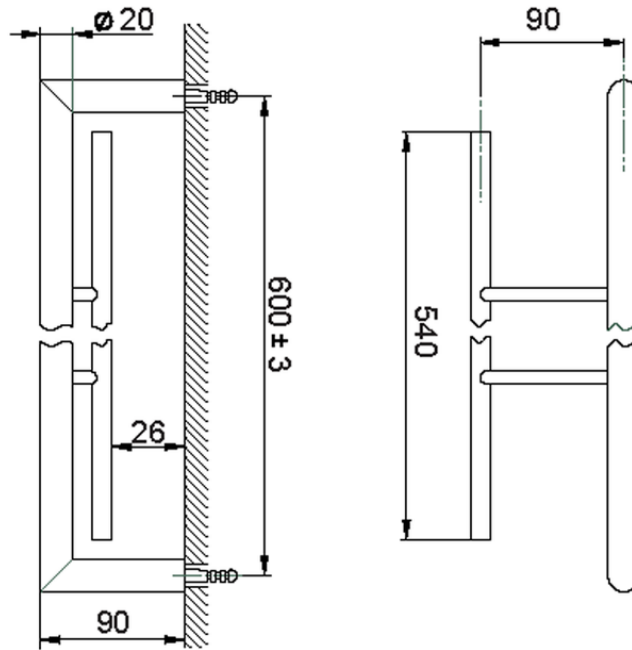

Double towel holder BATHROOM ACCESSORIES_SI090200

SI090200

<https://en.huberitalia.com/double-towel-holder-bathroom-accessories-si090200>

2026-04-06