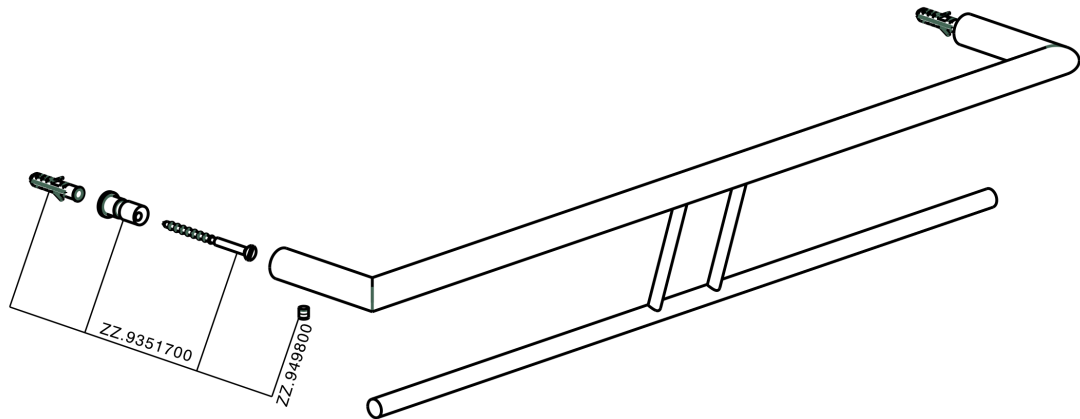

Double towel holder BATHROOM ACCESSORIES_SI090200

MODEL **SI090200**

Double towel holder

AVAILABLE FINISHINGS

-  **21** 21 Chrome
-  **2B** 2B Polished Nickel
-  **2F** 2F Brushed Nickel
-  **2P** 2P Rose Gold
-  **2Q** 2Q Black Titanium
-  **40** 40 Matt Black
-  **4Q** 4Q Matt White

CHARACTERISTICS

Double towel holder BATHROOM ACCESSORIES_SI090200

SI090200

<https://en.huberitalia.com/double-towel-holder-bathroom-accessories-si090200>

2026-05-15