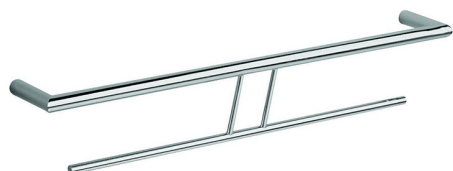

Double towel holder BATHROOM ACCESSORIES_SI090200

MODEL **SI090200**

Double towel holder

AVAILABLE FINISHINGS

-  **21** 21 Chrome
-  **2B** 2B Polished Nickel
-  **2F** 2F Brushed Nickel
-  **2P** 2P Rose Gold
-  **2Q** 2Q Black Titanium
-  **40** 40 Matt Black
-  **4Q** 4Q Matt White

CHARACTERISTICS

Double towel holder BATHROOM ACCESSORIES_SI090200

SI090200

<https://en.huberitalia.com/double-towel-holder-bathroom-accessories-si090200>

2026-05-15