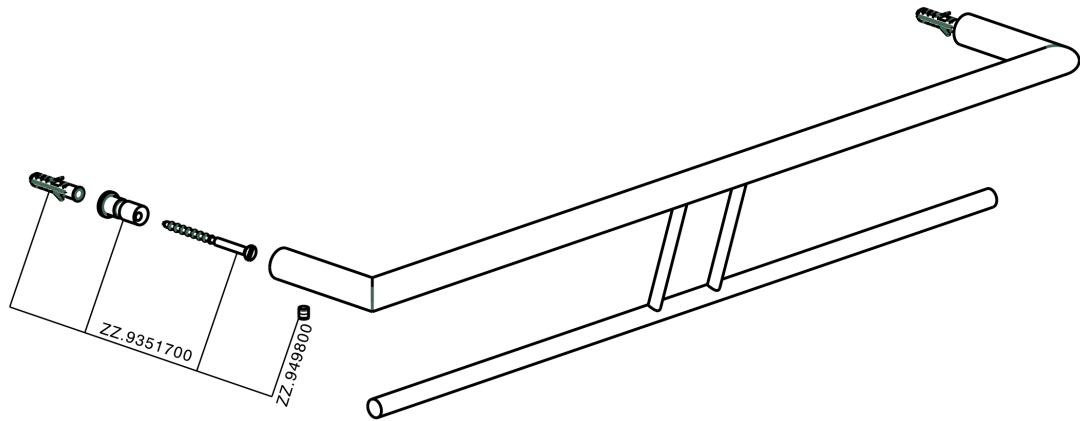

Double towel holder BATHROOM ACCESSORIES_SI090200

MODEL **SI090200**

Double towel holder

AVAILABLE FINISHINGS

-  **21** 21 Chrome
-  **2B** 2B Polished Nickel
-  **2F** 2F Brushed Nickel
-  **2P** 2P Rose Gold
-  **2Q** 2Q Black Titanium
-  **40** 40 Matt Black
-  **4Q** 4Q Matt White

CHARACTERISTICS

Double towel holder BATHROOM ACCESSORIES_SI090200

SI090200

<https://en.huberitalia.com/double-towel-holder-bathroom-accessories-si090200>

2026-06-06