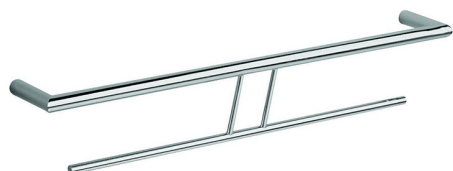

Double towel holder BATHROOM ACCESSORIES_SI090200

MODEL **SI090200**

Double towel holder

AVAILABLE FINISHINGS

-  **21** 21 Chrome
-  **2B** 2B Polished Nickel
-  **2F** 2F Brushed Nickel
-  **2P** 2P Rose Gold
-  **2Q** 2Q Black Titanium
-  **40** 40 Matt Black
-  **4Q** 4Q Matt White

CHARACTERISTICS

Double towel holder BATHROOM ACCESSORIES_SI090200

SI090200

<https://en.huberitalia.com/double-towel-holder-bathroom-accessories-si090200>

2026-06-06