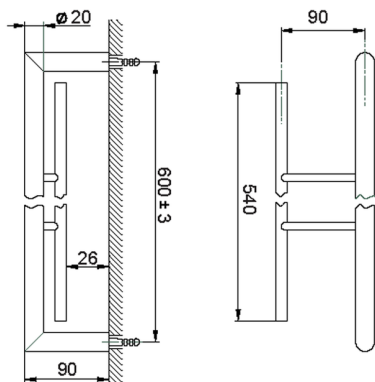

Double towel holder BATHROOM ACCESSORIES_SI090200

MODEL **SI090200**

Double towel holder

AVAILABLE FINISHINGS

-  **21** 21 Chrome
-  **2B** 2B Polished Nickel
-  **2F** 2F Brushed Nickel
-  **2P** 2P Rose Gold
-  **2Q** 2Q Black Titanium
-  **40** 40 Matt Black
-  **4Q** 4Q Matt White

CHARACTERISTICS

Double towel holder BATHROOM ACCESSORIES_SI090200

SI090200

<https://en.huberitalia.com/double-towel-holder-bathroom-accessories-si090200>

2026-05-15