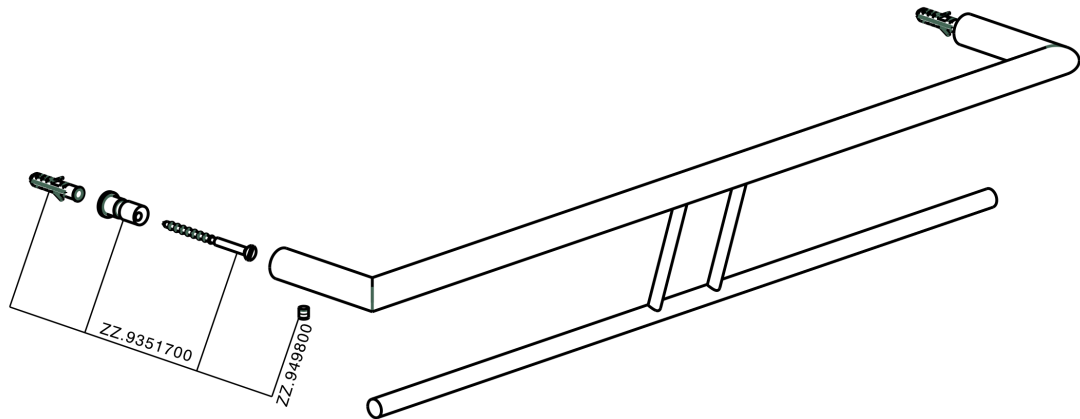

Double towel holder BATHROOM ACCESSORIES_SI090200

MODEL **SI090200**

Double towel holder

AVAILABLE FINISHINGS

-  **21** 21 Chrome
-  **2B** 2B Polished Nickel
-  **2F** 2F Brushed Nickel
-  **2P** 2P Rose Gold
-  **2Q** 2Q Black Titanium
-  **40** 40 Matt Black
-  **4Q** 4Q Matt White

CHARACTERISTICS

Double towel holder BATHROOM ACCESSORIES_SI090200

SI090200

<https://en.huberitalia.com/double-towel-holder-bathroom-accessories-si090200>

2026-04-08