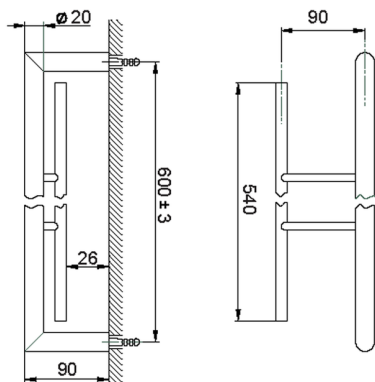

Double towel holder BATHROOM ACCESSORIES_SI090200

MODEL **SI090200**

Double towel holder

AVAILABLE FINISHINGS

-  **21** 21 Chrome
-  **2B** 2B Polished Nickel
-  **2F** 2F Brushed Nickel
-  **2P** 2P Rose Gold
-  **2Q** 2Q Black Titanium
-  **40** 40 Matt Black
-  **4Q** 4Q Matt White

CHARACTERISTICS

Double towel holder BATHROOM ACCESSORIES_SI090200

SI090200

<https://en.huberitalia.com/double-towel-holder-bathroom-accessories-si090200>

2026-06-06