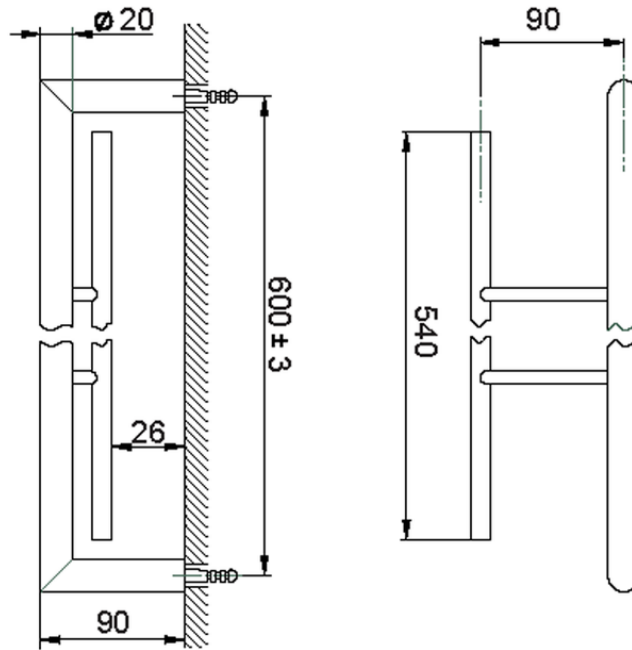

## Double towel holder BATHROOM ACCESSORIES\_SI090200

SI090200

<https://en.huberitalia.com/double-towel-holder-bathroom-accessories-si090200>

2026-06-06