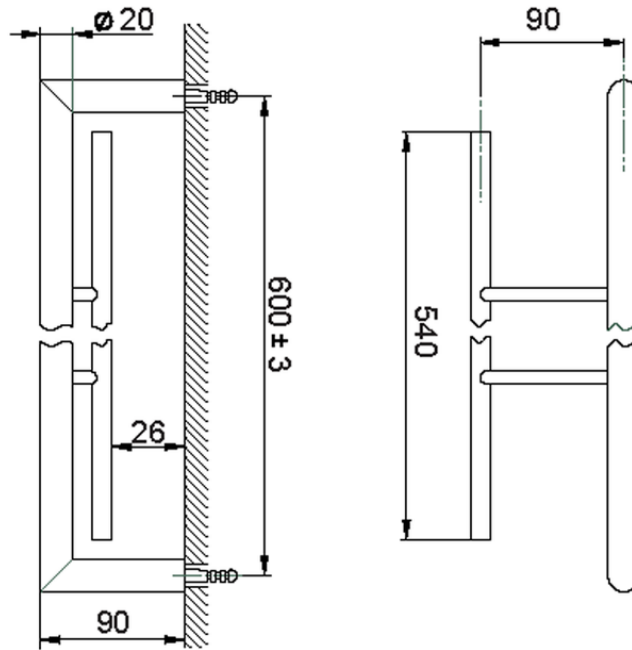

Double towel holder BATHROOM ACCESSORIES_SI090200

SI090200

<https://en.huberitalia.com/double-towel-holder-bathroom-accessories-si090200>

2026-04-05