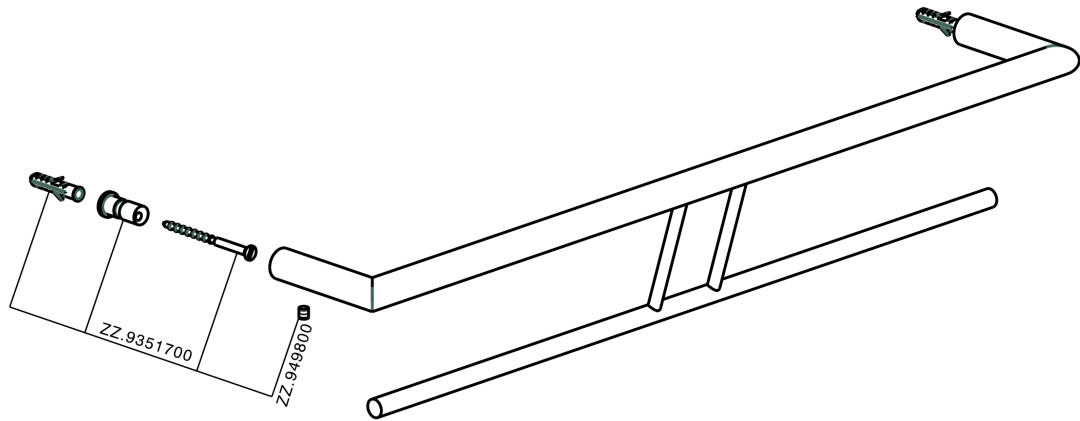

Double towel holder BATHROOM ACCESSORIES_SI090200

SI090200

<https://en.huberitalia.com/double-towel-holder-bathroom-accessories-si090200>

2026-06-06