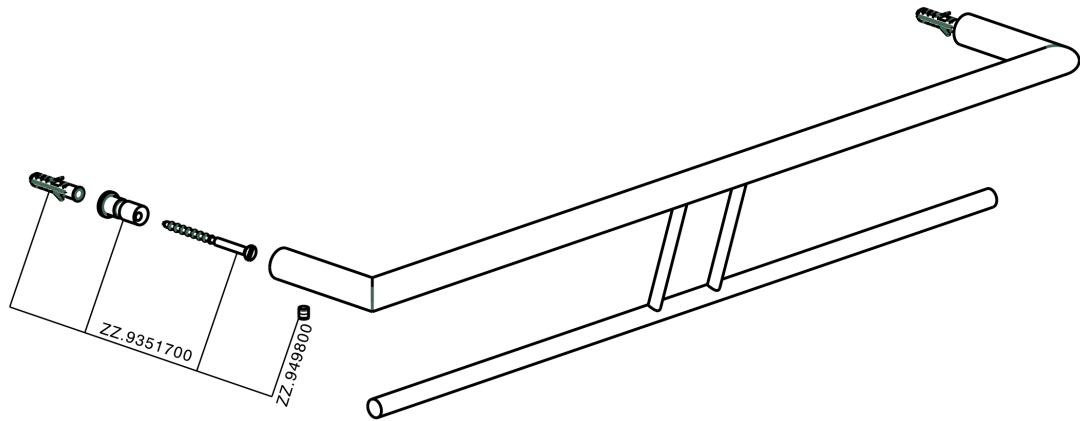

Double towel holder BATHROOM ACCESSORIES_SI090200

MODEL **SI090200**

Double towel holder

AVAILABLE FINISHINGS

-  **21** 21 Chrome
-  **2B** 2B Polished Nickel
-  **2F** 2F Brushed Nickel
-  **2P** 2P Rose Gold
-  **2Q** 2Q Black Titanium
-  **40** 40 Matt Black
-  **4Q** 4Q Matt White

CHARACTERISTICS

Double towel holder BATHROOM ACCESSORIES_SI090200

SI090200

<https://en.huberitalia.com/double-towel-holder-bathroom-accessories-si090200>

2026-04-06