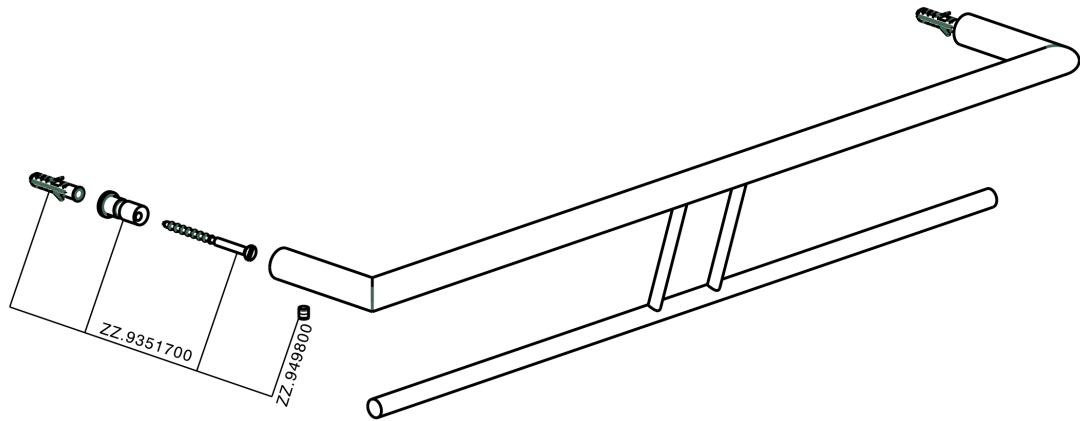

Double towel holder BATHROOM ACCESSORIES_SI090200

MODEL **SI090200**

Double towel holder

AVAILABLE FINISHINGS

-  **21** 21 Chrome
-  **2B** 2B Polished Nickel
-  **2F** 2F Brushed Nickel
-  **2P** 2P Rose Gold
-  **2Q** 2Q Black Titanium
-  **40** 40 Matt Black
-  **4Q** 4Q Matt White

CHARACTERISTICS

Double towel holder BATHROOM ACCESSORIES_SI090200

SI090200

<https://en.huberitalia.com/double-towel-holder-bathroom-accessories-si090200>

2026-06-13