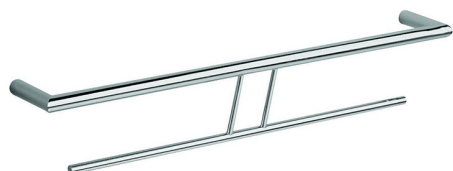

Double towel holder BATHROOM ACCESSORIES_SI090200

MODEL **SI090200**

Double towel holder

AVAILABLE FINISHINGS

-  **21** 21 Chrome
-  **2B** 2B Polished Nickel
-  **2F** 2F Brushed Nickel
-  **2P** 2P Rose Gold
-  **2Q** 2Q Black Titanium
-  **40** 40 Matt Black
-  **4Q** 4Q Matt White

CHARACTERISTICS

Double towel holder BATHROOM ACCESSORIES_SI090200

SI090200

<https://en.huberitalia.com/double-towel-holder-bathroom-accessories-si090200>

2026-04-06