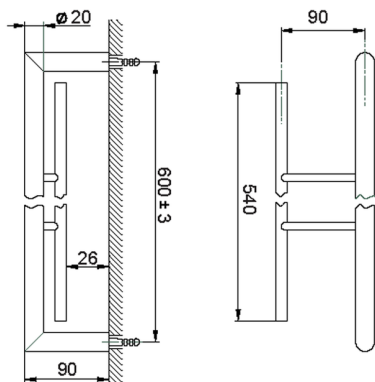

Double towel holder BATHROOM ACCESSORIES_SI090200

MODEL **SI090200**

Double towel holder

AVAILABLE FINISHINGS

-  **21** 21 Chrome
-  **2B** 2B Polished Nickel
-  **2F** 2F Brushed Nickel
-  **2P** 2P Rose Gold
-  **2Q** 2Q Black Titanium
-  **40** 40 Matt Black
-  **4Q** 4Q Matt White

CHARACTERISTICS

Double towel holder BATHROOM ACCESSORIES_SI090200

SI090200

<https://en.huberitalia.com/double-towel-holder-bathroom-accessories-si090200>

2026-04-06