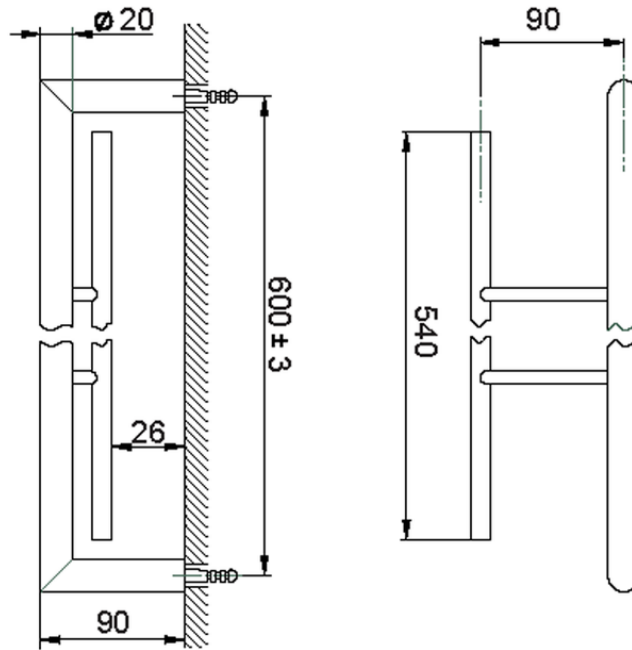

Double towel holder BATHROOM ACCESSORIES_SI090200

SI090200

<https://en.huberitalia.com/double-towel-holder-bathroom-accessories-si090200>

2026-04-08