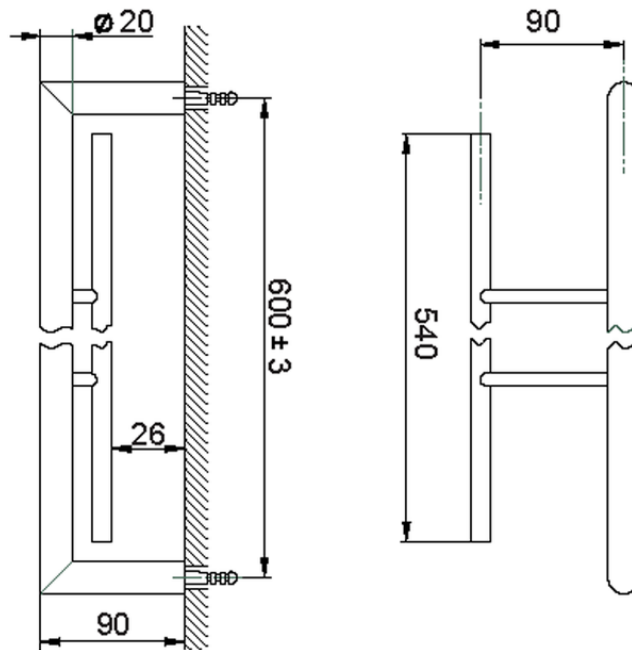

Double towel holder BATHROOM ACCESSORIES_SI090200

SI090200

<https://en.huberitalia.com/double-towel-holder-bathroom-accessories-si090200>

2026-06-13