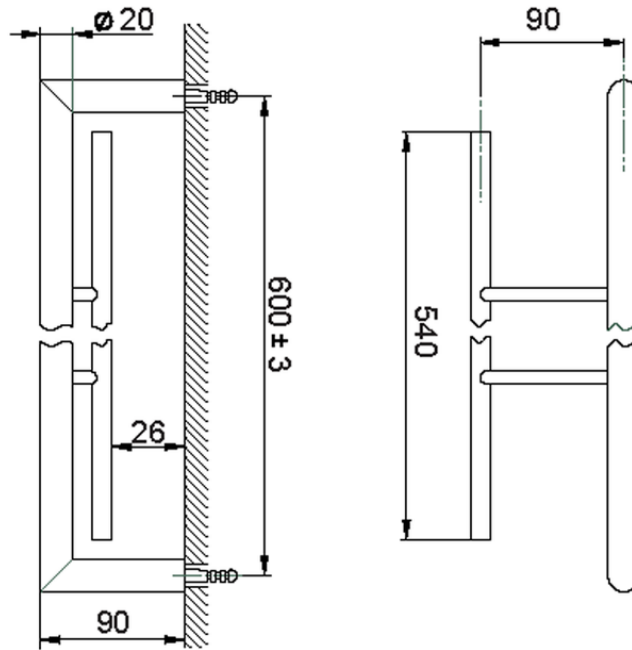

Double towel holder BATHROOM ACCESSORIES_SI090200

SI090200

<https://en.huberitalia.com/double-towel-holder-bathroom-accessories-si090200>

2026-05-15