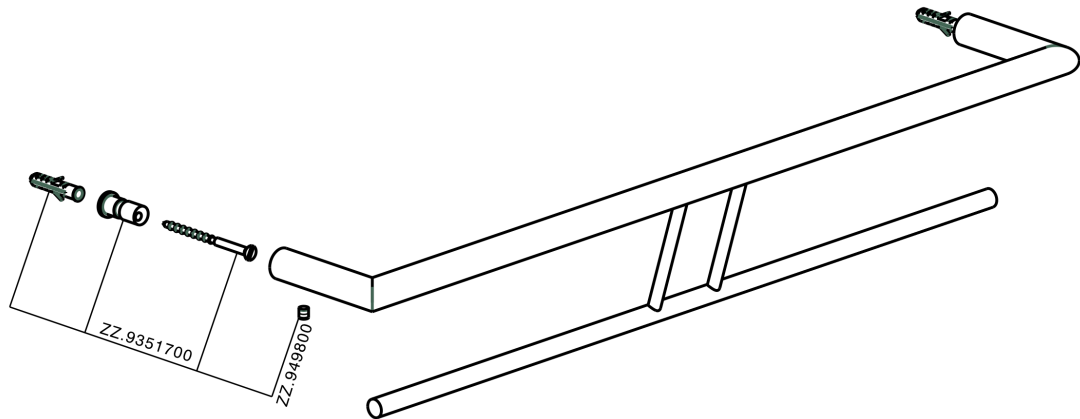

Double towel holder BATHROOM ACCESSORIES_SI090200

SI090200

<https://en.huberitalia.com/double-towel-holder-bathroom-accessories-si090200>

2026-06-13