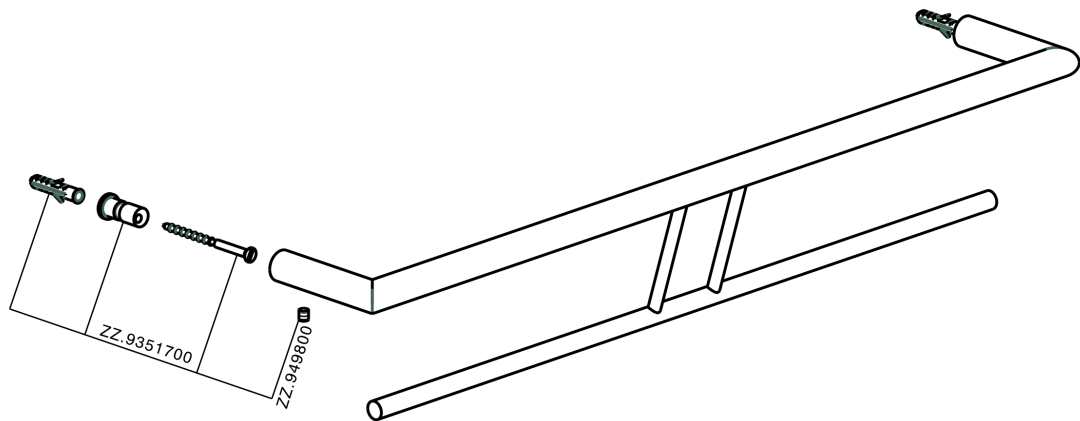

Double towel holder BATHROOM ACCESSORIES_SI090200

SI090200

<https://en.huberitalia.com/double-towel-holder-bathroom-accessories-si090200>

2026-04-06