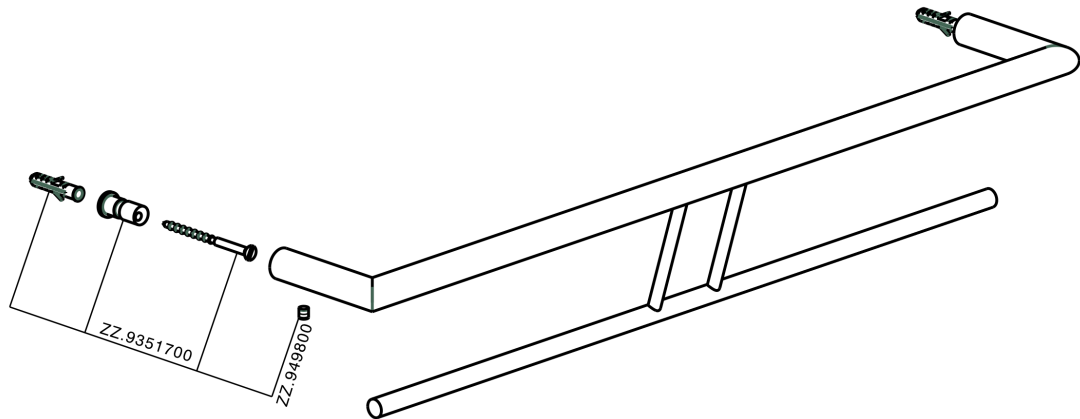

Double towel holder BATHROOM ACCESSORIES_SI090200

SI090200

<https://en.huberitalia.com/double-towel-holder-bathroom-accessories-si090200>

2026-04-08