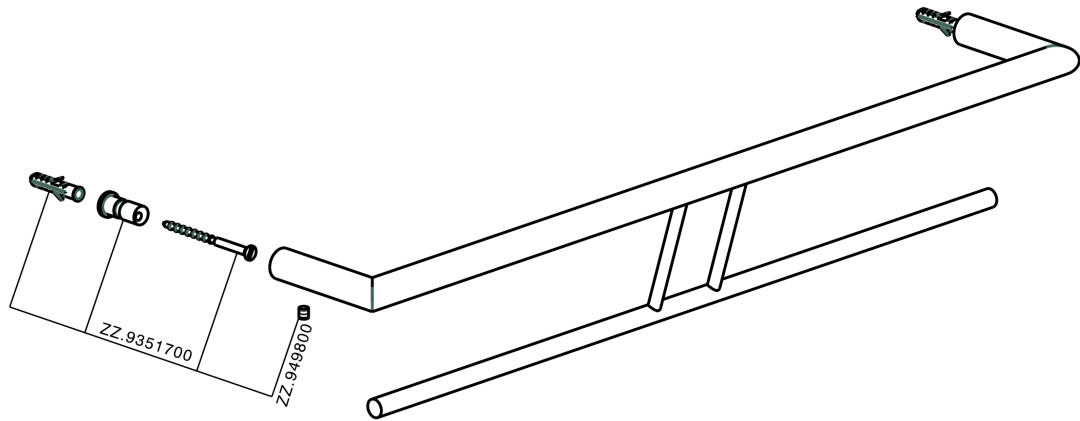

Double towel holder BATHROOM ACCESSORIES_SI090200

SI090200

<https://en.huberitalia.com/double-towel-holder-bathroom-accessories-si090200>

2026-05-15