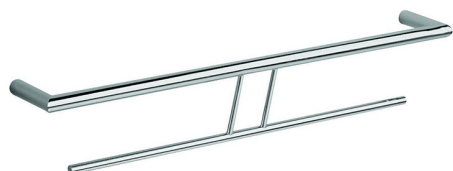

Double towel holder BATHROOM ACCESSORIES_SI090200

MODEL **SI090200**

Double towel holder

AVAILABLE FINISHINGS

-  **21** 21 Chrome
-  **2B** 2B Polished Nickel
-  **2F** 2F Brushed Nickel
-  **2P** 2P Rose Gold
-  **2Q** 2Q Black Titanium
-  **40** 40 Matt Black
-  **4Q** 4Q Matt White

CHARACTERISTICS

Double towel holder BATHROOM ACCESSORIES_SI090200

SI090200

<https://en.huberitalia.com/double-towel-holder-bathroom-accessories-si090200>

2026-06-13