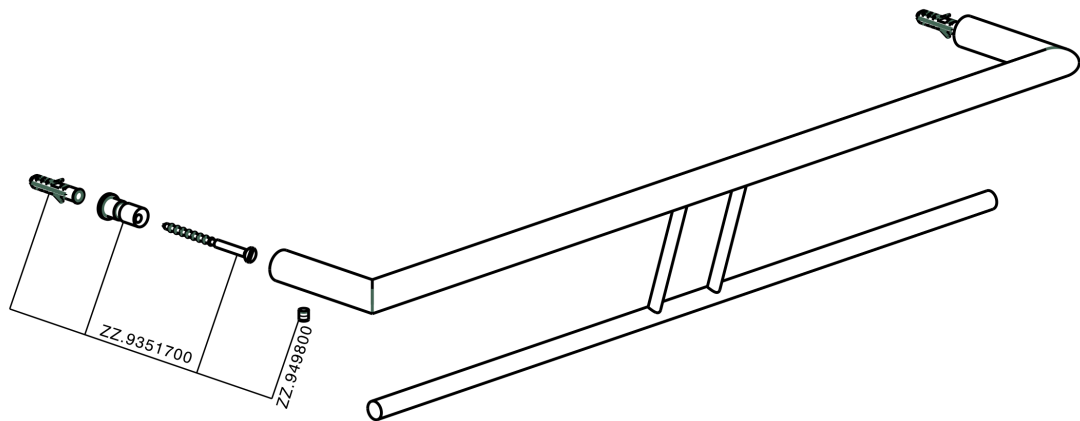

Double towel holder BATHROOM ACCESSORIES_SI090200

MODEL **SI090200**

Double towel holder

AVAILABLE FINISHINGS

-  **21** 21 Chrome
-  **2B** 2B Polished Nickel
-  **2F** 2F Brushed Nickel
-  **2P** 2P Rose Gold
-  **2Q** 2Q Black Titanium
-  **40** 40 Matt Black
-  **4Q** 4Q Matt White

CHARACTERISTICS

Double towel holder BATHROOM ACCESSORIES_SI090200

SI090200

<https://en.huberitalia.com/double-towel-holder-bathroom-accessories-si090200>

2026-06-13