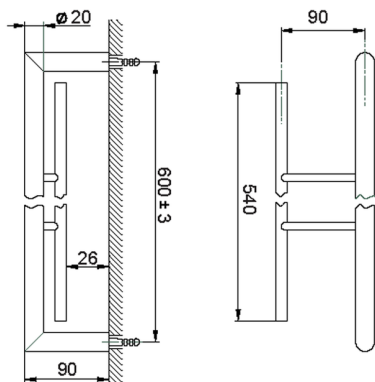

Double towel holder BATHROOM ACCESSORIES_SI090200

MODEL **SI090200**

Double towel holder

AVAILABLE FINISHINGS

-  **21** 21 Chrome
-  **2B** 2B Polished Nickel
-  **2F** 2F Brushed Nickel
-  **2P** 2P Rose Gold
-  **2Q** 2Q Black Titanium
-  **40** 40 Matt Black
-  **4Q** 4Q Matt White

CHARACTERISTICS

Double towel holder BATHROOM ACCESSORIES_SI090200

SI090200

<https://en.huberitalia.com/double-towel-holder-bathroom-accessories-si090200>

2026-06-13