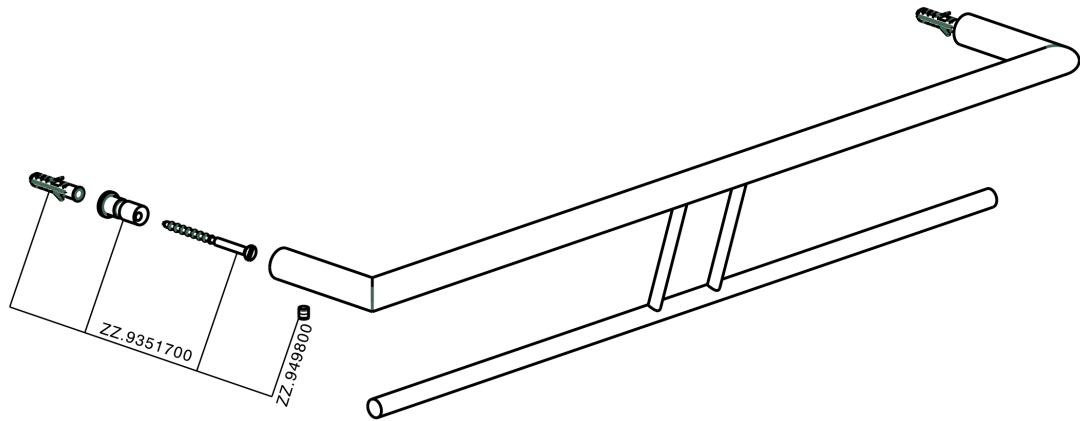

Double towel holder BATHROOM ACCESSORIES_SI090200

SI090200

<https://en.huberitalia.com/double-towel-holder-bathroom-accessories-si090200>

2026-04-10