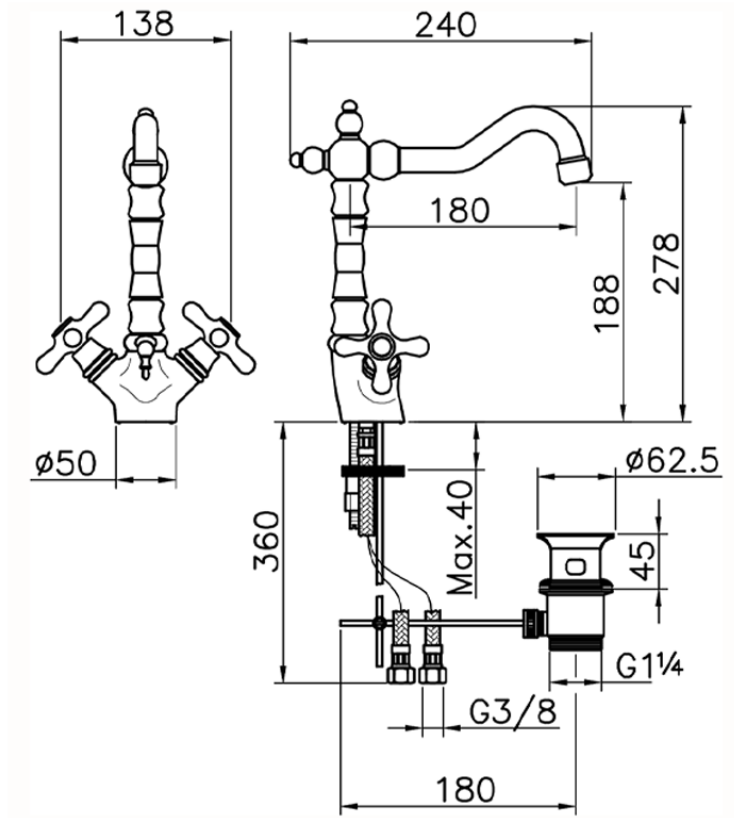

Washbasin mixer CROISSETTE_CS000520

CS000520

<https://en.huberitalia.com/washbasin-mixer-croisette-cs000520>

2024-11-15