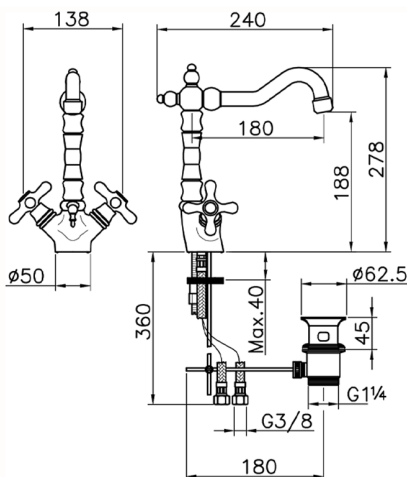

Washbasin mixer CROISSETTE_CS000520

MODEL **CS000520**

Washbasin mixer, with 1"1/4 automatic pop-up waste, swivel spout, G.3/8" stainless steel flexible hoses

AVAILABLE FINISHINGS

-  **21** 21 Chrome
-  **27** 27 Old Bronze
-  **2G** 2G Antique Gold
-  **2W** 2W Brushed Gold

CHARACTERISTICS

Washbasin mixer CROISSETTE_CS000520

CS000520

<https://en.huberitalia.com/washbasin-mixer-croisette-cs000520>

2024-11-15