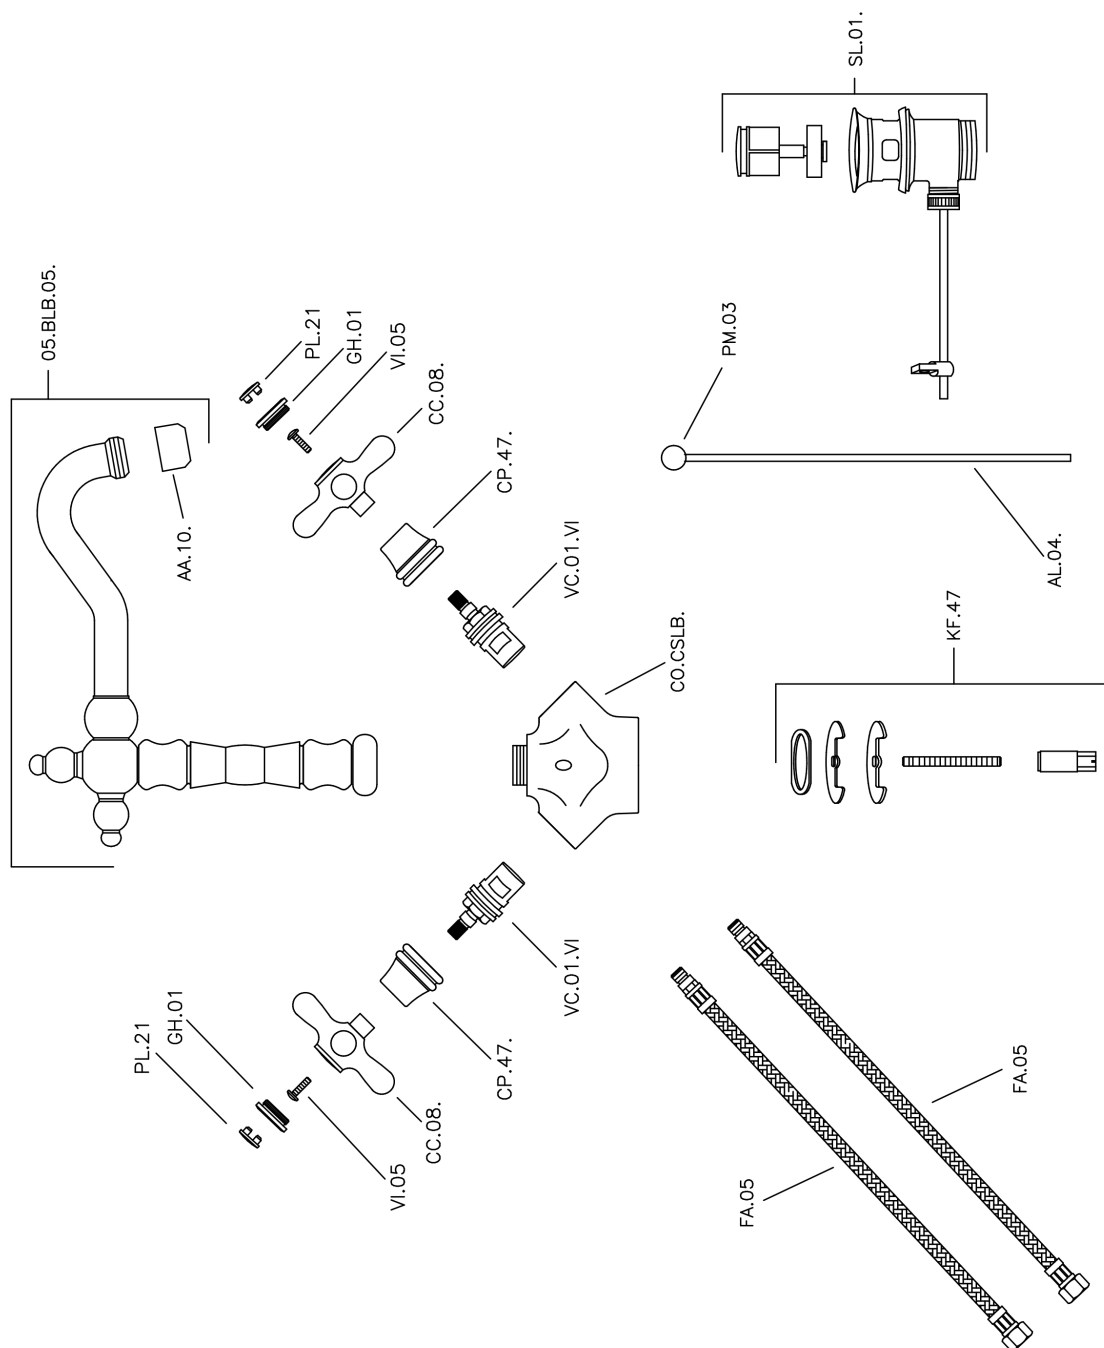

Washbasin mixer CROISSETTE_CS000520

MODEL **CS000520**

Washbasin mixer, with 1"1/4 automatic pop-up waste, swivel spout, G.3/8" stainless steel flexible hoses

AVAILABLE FINISHINGS

-  **21** 21 Chrome
-  **27** 27 Old Bronze
-  **2G** 2G Antique Gold
-  **2W** 2W Brushed Gold

CHARACTERISTICS

Washbasin mixer CROISSETTE_CS000520

CS000520

<https://en.huberitalia.com/washbasin-mixer-croisette-cs000520>

2024-11-15