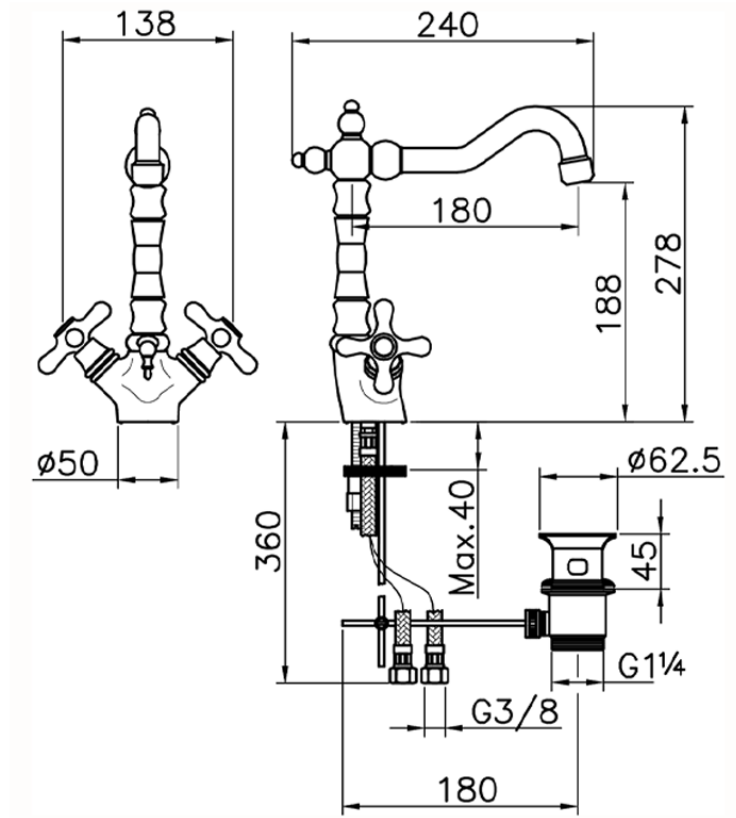

Washbasin mixer CROISSETTE\_CS000520

CS000520

<https://en.huberitalia.com/washbasin-mixer-croisette-cs000520>

2024-11-15