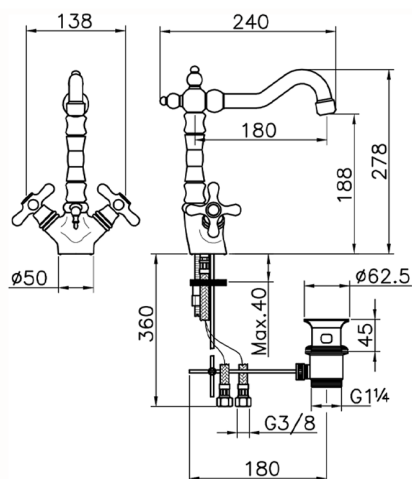

AVAILABLE FINISHINGS

- **21** 21 Chrome
- **27** 27 Old Bronze
- **2G** 2G Antique Gold
- **2W** 2W Brushed Gold