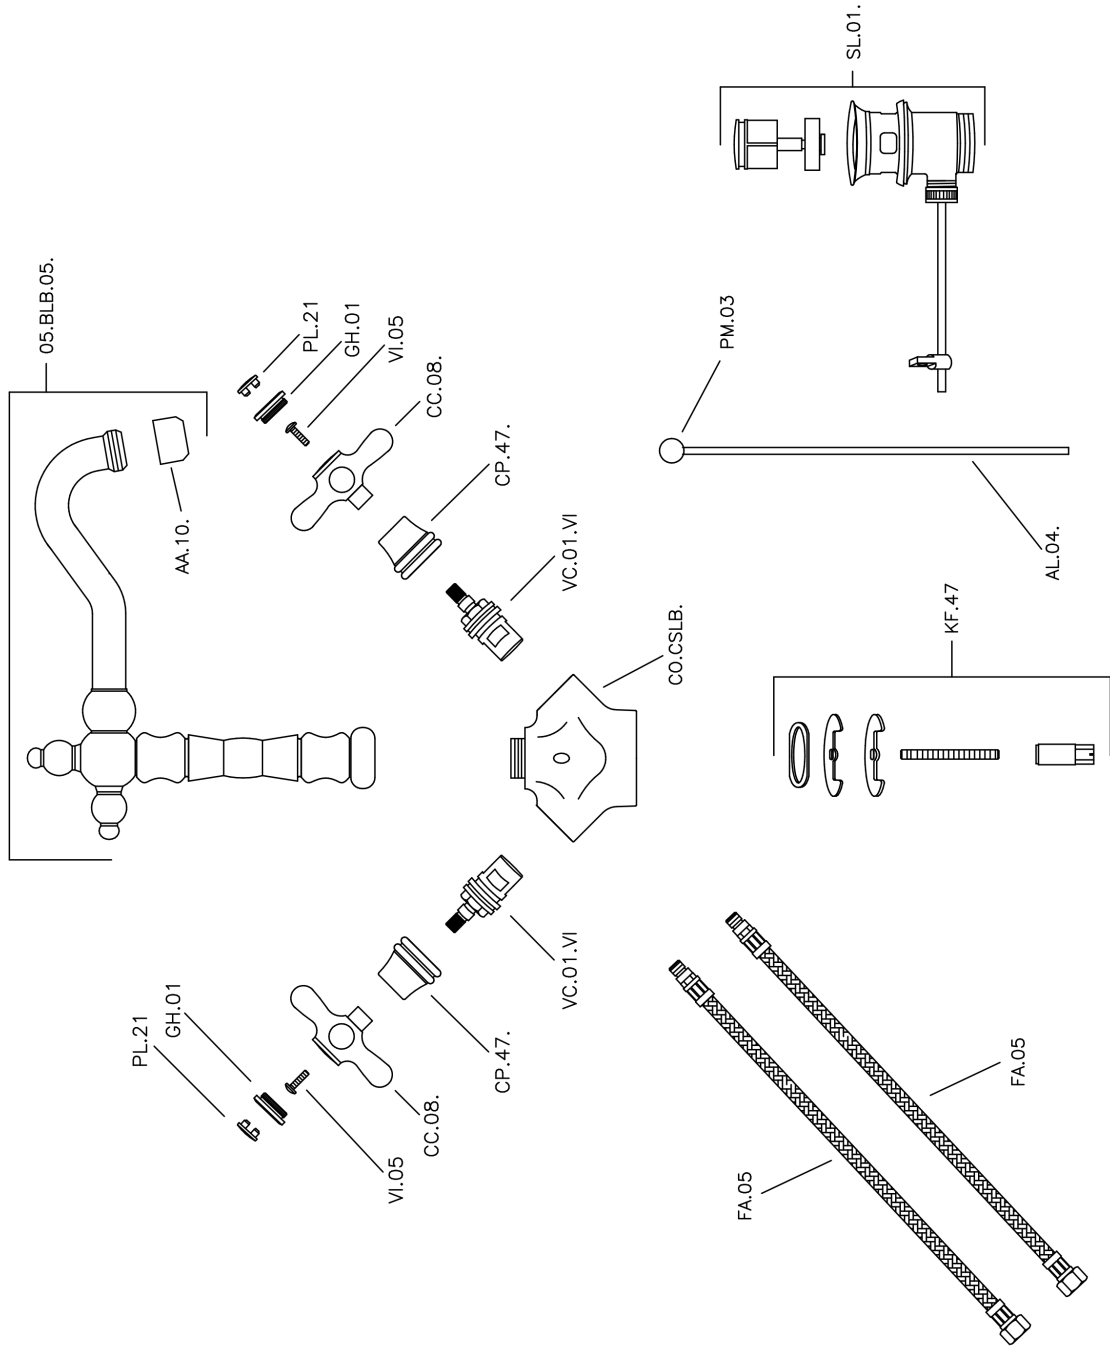

## Washbasin mixer CROISSETTE\_CS000520

MODEL **CS000520**

Washbasin mixer, with 1"1/4 automatic pop-up waste, swivel spout, G.3/8" stainless steel flexible hoses

## Washbasin mixer CROISSETTE\_CS000520

CS000520

<https://en.huberitalia.com/washbasin-mixer-croisette-cs000520>

2024-11-15