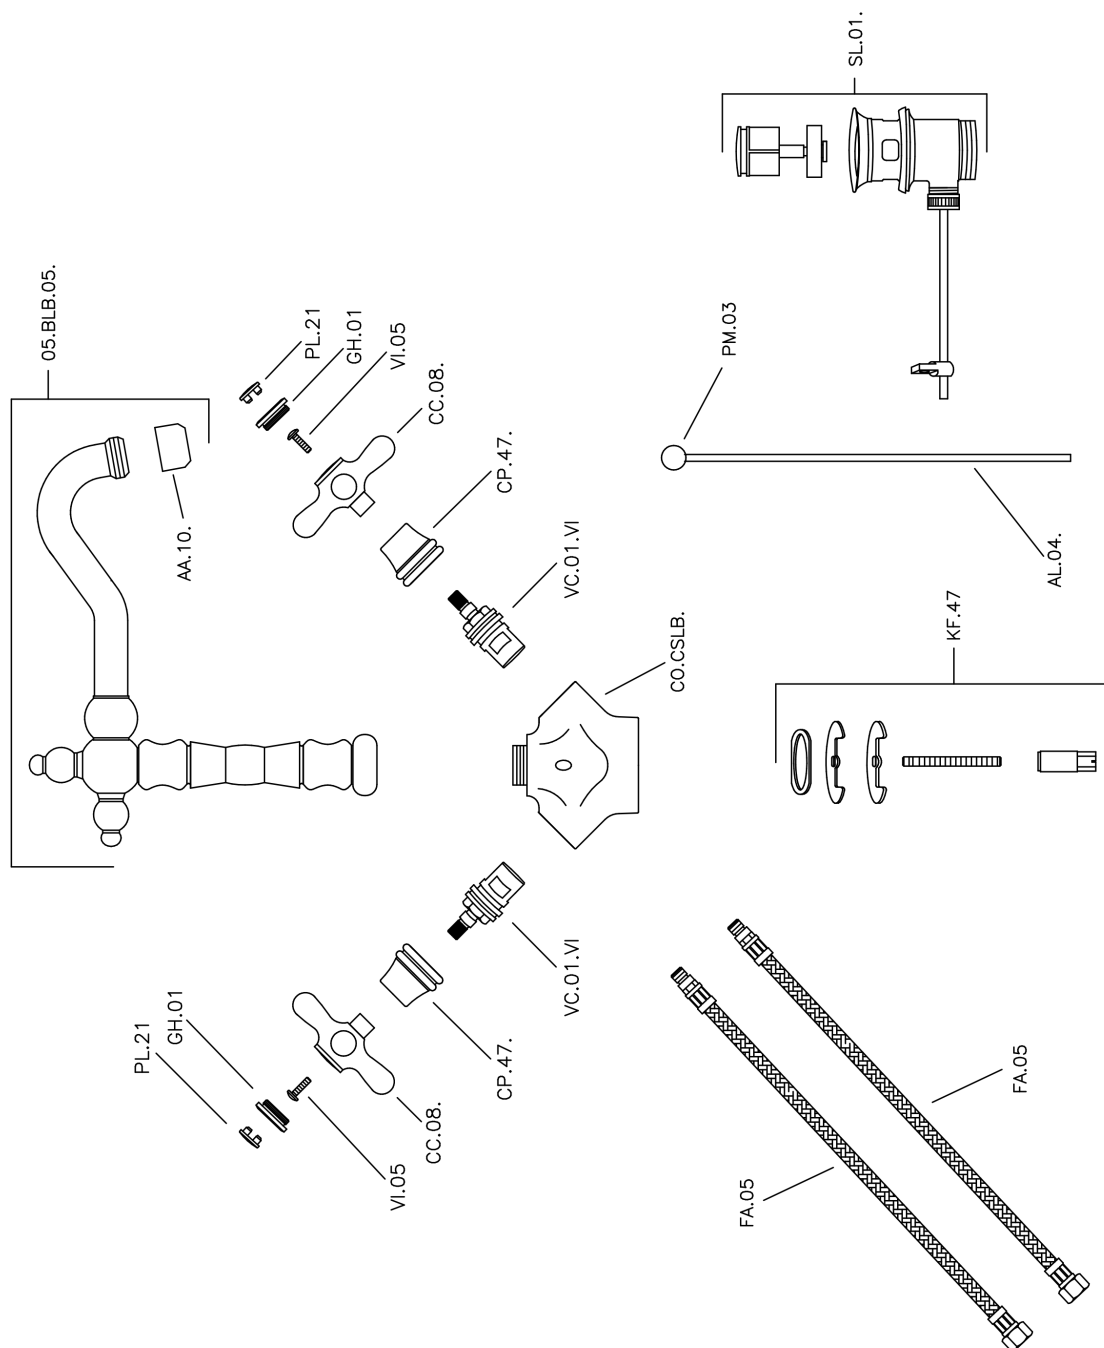

Washbasin mixer CROISSETTE_CS000520

CS000520

<https://en.huberitalia.com/washbasin-mixer-croisette-cs000520>

2024-11-15