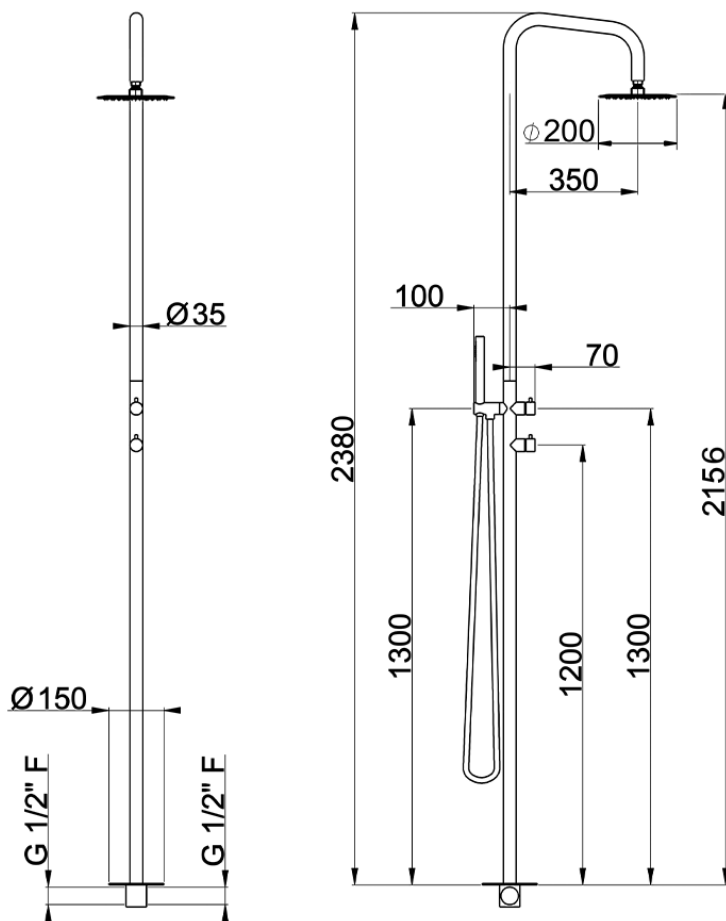

Free Standing Progressive Shower Column COLUMNS_LX005110

LX005110

<https://en.huberitalia.com/free-standing-progressive-shower-column-columns-lx005110>

2025-04-25