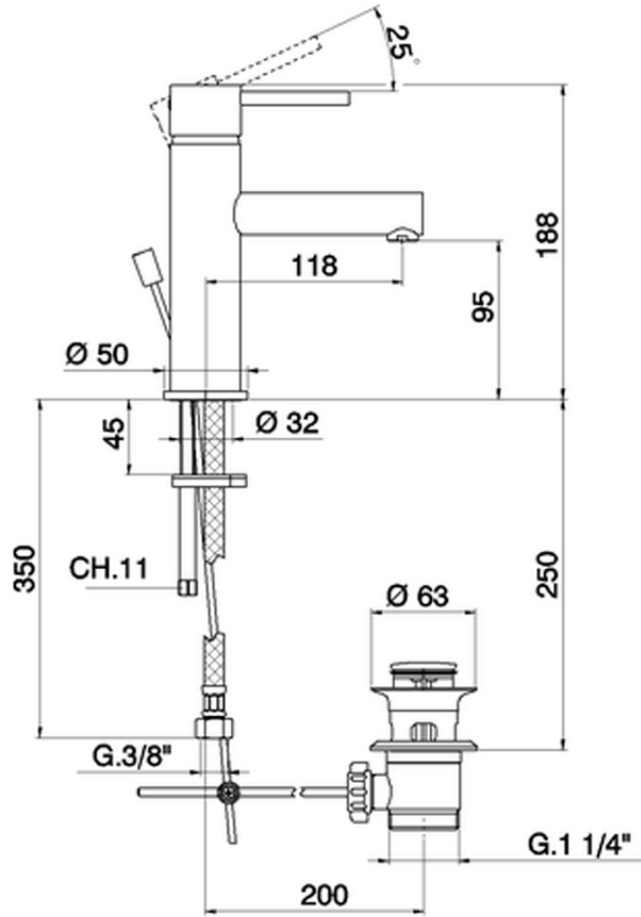

Single lever 'large' washbasin mixer TRATTO EVO_TV000490

TV000490

<https://en.huberitalia.com/single-lever-large-washbasin-mixer-tratto-evo-tv000490>

2024-12-18