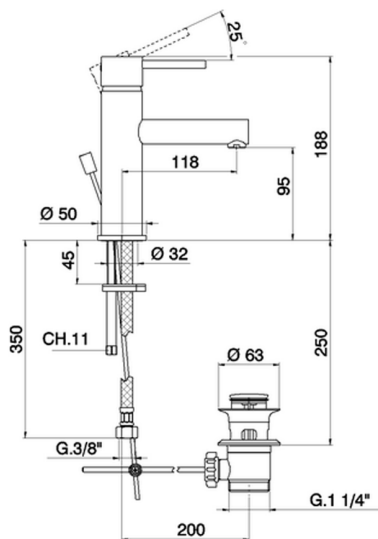

Single lever 'large' washbasin mixer TRATTO EVO_TV000490

MODEL **TV000490**

Single lever 'large' washbasin mixer, with 1"1/4 automatic pop up waste, G.3/8" stainless steel flexible hoses

AVAILABLE FINISHINGS

CHARACTERISTICS

Cartridge Spare Parts **ZZ95435000**

35 mm Cartridge

EcoStop

EcoStop feature limits water flow to approximately 50% of maximum output with one point of resistance on setting. Push slightly past the middle stop only when full water output is required. This will save water up to 50%.