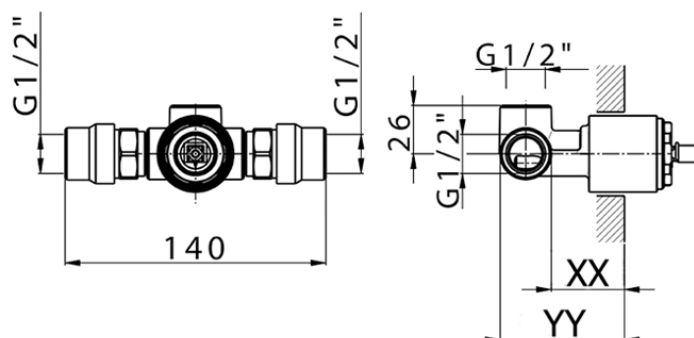

## Concealed single lever shower mixer CONCEALED\_ZB005301

Piastra/Plate/Plaque/Platte/Placa

2-3mm: XX 27-47 YY 54-74

10mm: XX 16-40 YY 43-68