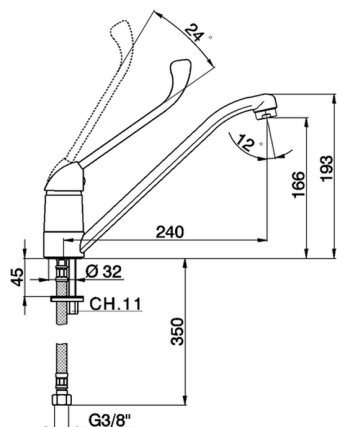

Single lever sink mixer KITCHEN_CL300580

MODEL **CL300580**

Single lever sink mixer, swivel spout, long lever, G.3/8" stainless steel flexible hose

AVAILABLE FINISHINGS

CHARACTERISTICS

Cartridge Spare Parts **ZZ94035000**

35 mm Cartridge

2025-04-17