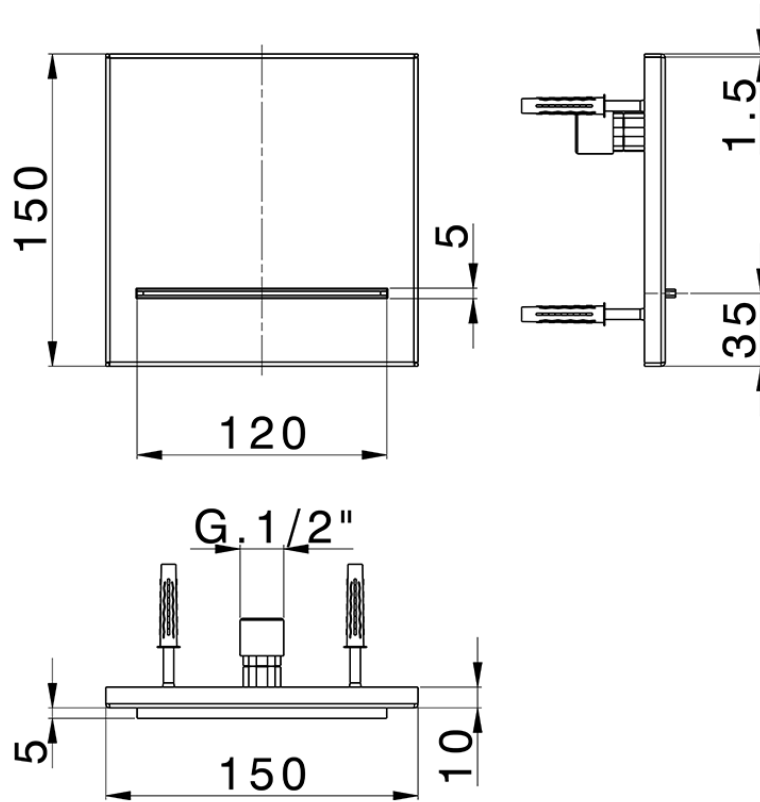

150x150 mm wall-mounted waterfall spout ZEN_ZS129110

ZS129110

<https://en.huberitalia.com/150x150-mm-wall-mounted-waterfall-spout-zen-zs129110>

2025-04-07