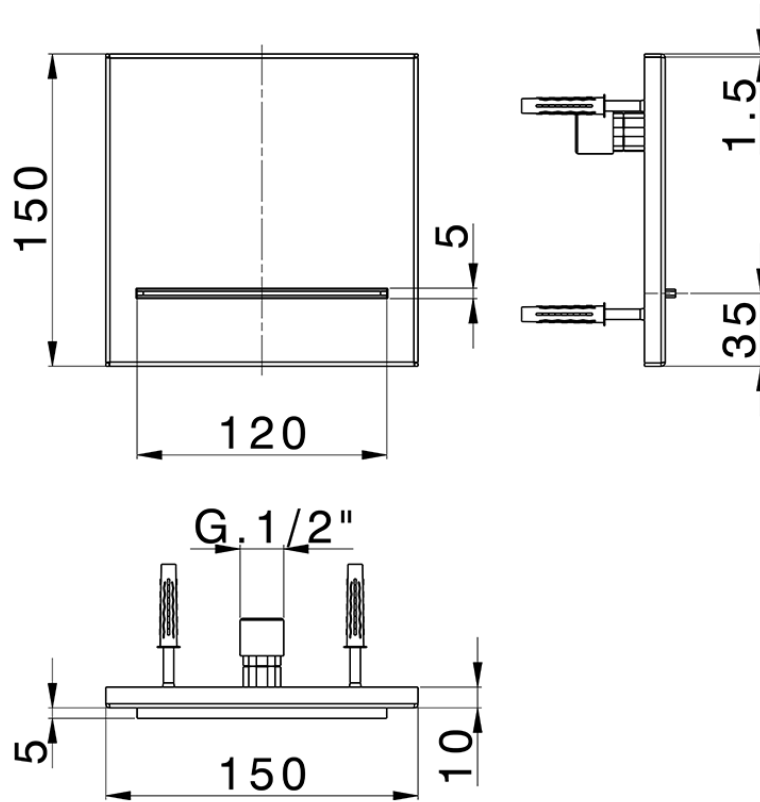

150x150 mm wall-mounted waterfall spout ZEN_ZS129110

ZS129110

<https://en.huberitalia.com/150x150-mm-wall-mounted-waterfall-spout-zen-zs129110>

2025-04-24