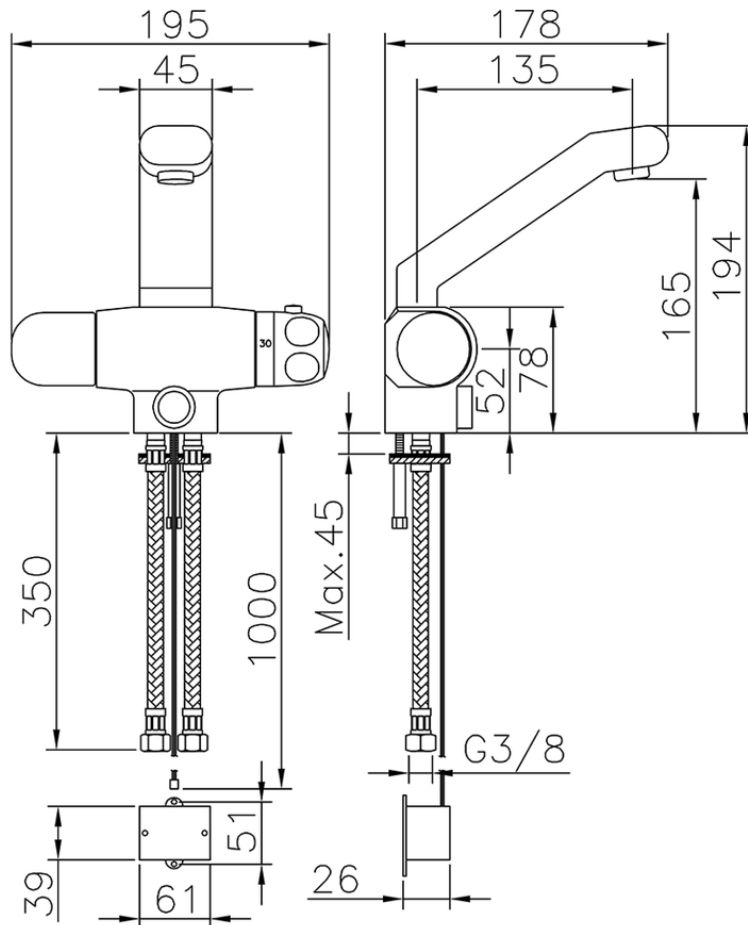

Thermo-basin mixer with electronic on-off control CLINIC&TECHNICAL\_204.23H.

204.23H.

<https://en.huberitalia.com/thermo-basin-mixer-with-electronic-on-off-control-clinictchnical-204-23h>

2024-09-21