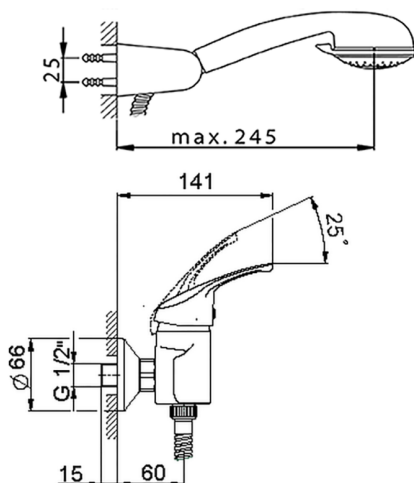

Single lever shower mixer, with shower set BACCARAT_BC000450

MODEL **BC000450**

Single lever shower mixer, with shower set, wall mounted adjustable handshower bracket, Teti ABS 3 sprays handshower, Brass 150 cm flexible hose

AVAILABLE FINISHINGS

21 21 Chrome

CHARACTERISTICS

Cartridge Spare Parts **ZZ95274000**

40 mm Cartridge

2024-09-19