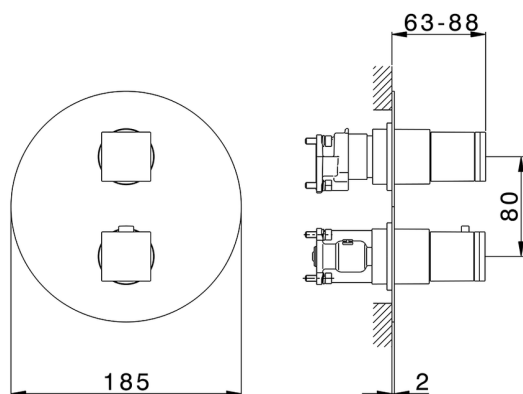

Exposed part for Thermostatic One Box Valve DADO_DD0BT030

MODEL **DD0BT030**

Exposed part for Thermostatic One Box Valve, with 1-2-3 outlet devia stop, Minimum depth of installation: 67 mm, without concealed part, for items ZB00B030-ZB00B031

Installation **Concealed**

Required concealed parts **ZB00B031**

ZB00B030

DeviaStop

The Huber Devia Stop technology allows to adjust the water flow and to direct it to the selected output point (overhead soaker, hand shower, etc).