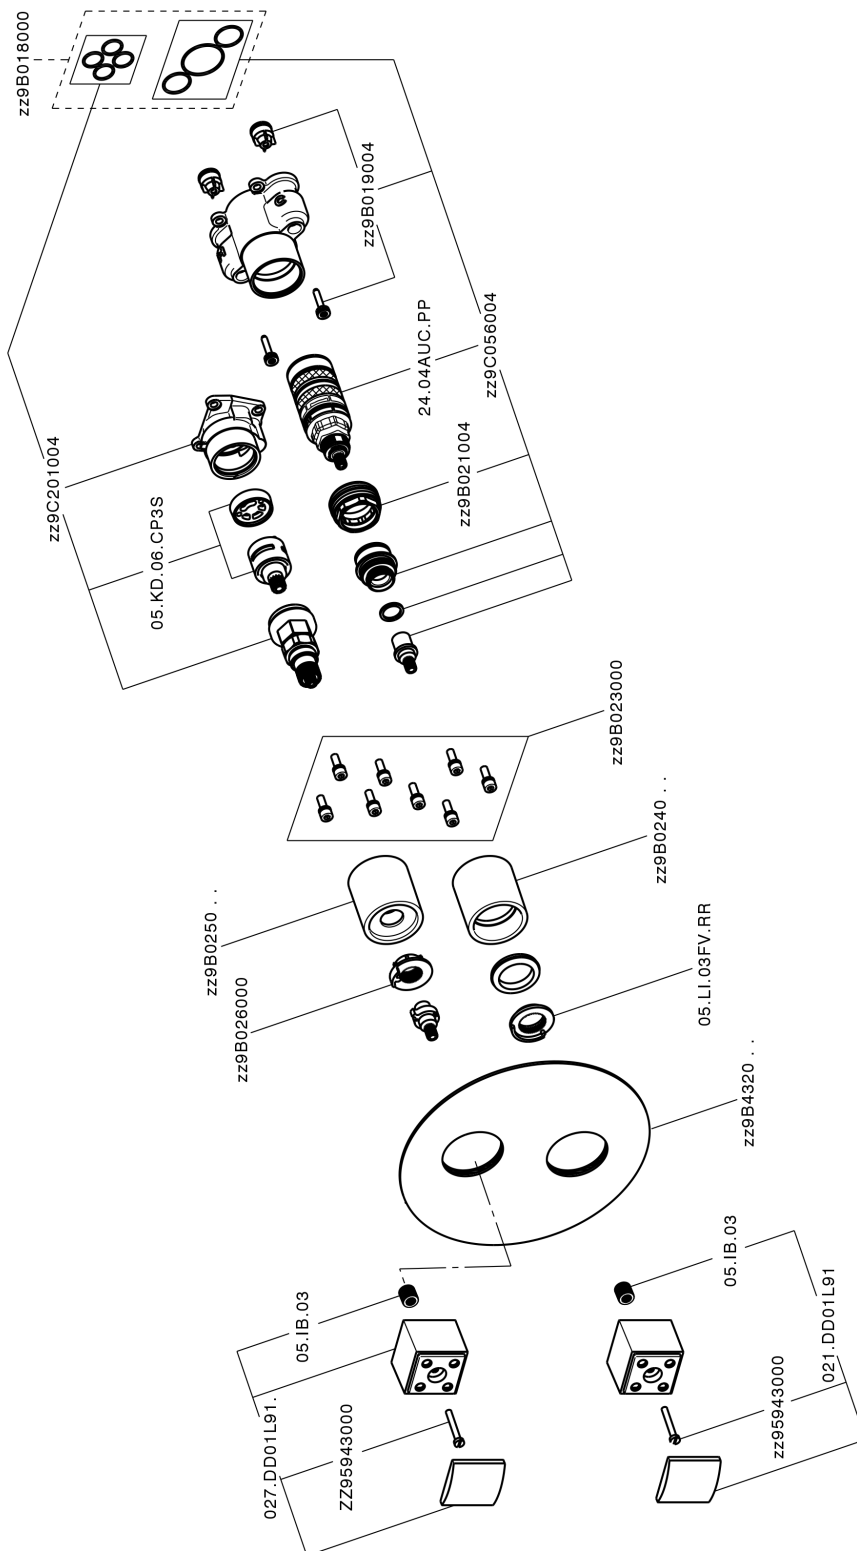

Exposed part for Thermostatic One Box Valve DADO_DD0BT030

MODEL **DD0BT030**

Exposed part for Thermostatic One Box Valve, with 1-2-3 outlet devia stop, Minimum depth of installation: 67 mm, without concealed part, for items ZB00B030-ZB00B031

AVAILABLE FINISHINGS

-  **21** 21 Chrome
-  **2B** 2B Polished Nickel
-  **2F** 2F Brushed Nickel
-  **40** 40 Matt Black
-  **4Q** 4Q Matt White

CHARACTERISTICS

Cartridge Spare Parts **24.04A.PP**

8x20 Plus P Thermostatic Valve

Installation **Concealed**

Required concealed parts **ZB00B031**

ZB00B030

DeviaStop

The Huber Devia Stop technology allows to adjust the water flow and to direct it to the selected output point (overhead soaker, hand shower, etc).

Thermostatic

The Huber thermostatic is your personal water manager, helping you to handle, control and save water and energy.

Exposed part for Thermostatic One Box Valve DADO_DD0BT030

DD0BT030

<https://en.huberitalia.com/exposed-part-for-thermostatic-one-box-valve-dado-dd0bt030>