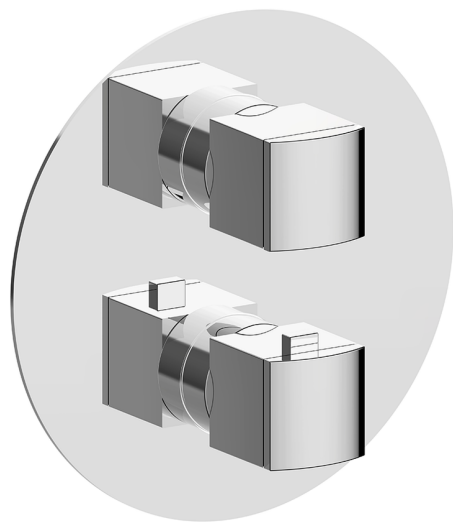

Exposed part for Thermostatic One Box Valve DADO_DD0BT030

MODEL **DD0BT030**

Exposed part for Thermostatic One Box Valve, with 1-2-3 outlet devia stop, Minimum depth of installation: 67 mm, without concealed part, for items ZB00B030-ZB00B031

AVAILABLE FINISHINGS

-  **21** 21 Chrome
-  **2B** 2B Polished Nickel
-  **2F** 2F Brushed Nickel
-  **40** 40 Matt Black
-  **4Q** 4Q Matt White

CHARACTERISTICS

Cartridge Spare Parts **24.04A.PP**

8x20 Plus P Thermostatic Valve

Installation **Concealed**

Required concealed parts **ZB00B031**

ZB00B030

DeviaStop

The Huber Devia Stop technology allows to adjust the water flow and to direct it to the selected output point (overhead soaker, hand shower, etc).