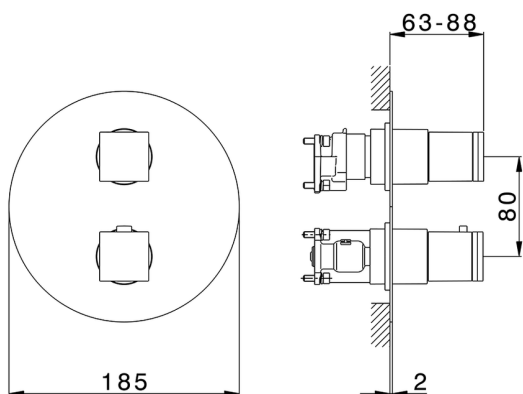

## Exposed part for Thermostatic One Box Valve DADO\_DD0BT030

MODEL **DD0BT030**

Exposed part for Thermostatic One Box Valve, with 1-2-3 outlet devia stop, Minimum depth of installation: 67 mm, without concealed part, for items ZB00B030-ZB00B031

### CHARACTERISTICS

Cartridge Spare Parts **24.04A.PP**  
**8x20 Plus P Thermostatic Valve**  
 Installation **Concealed**  
 Required concealed parts **ZB00B031**  
**ZB00B030**