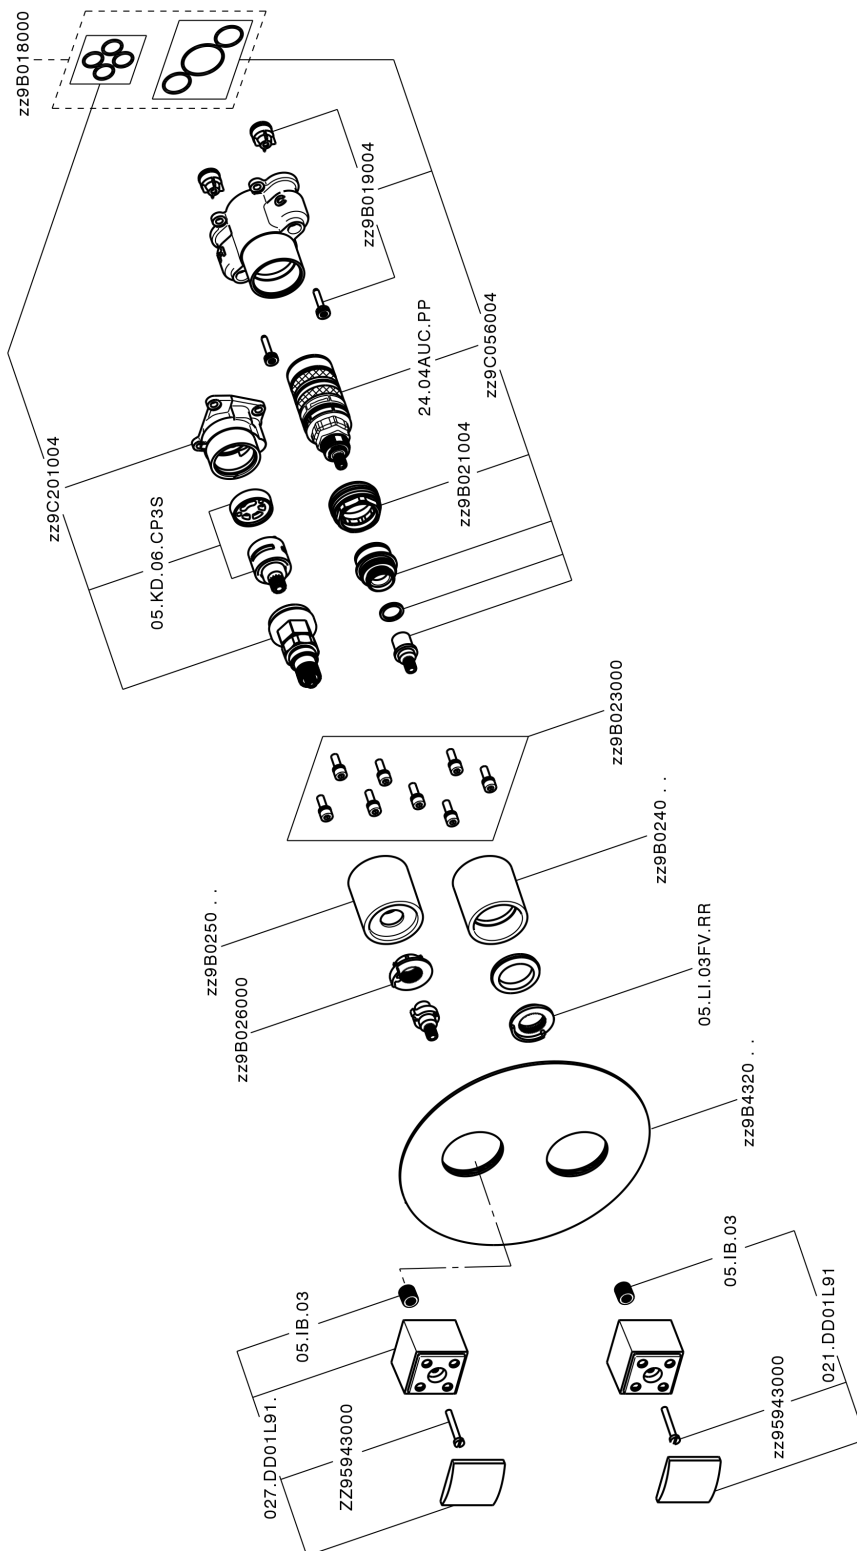

## Exposed part for Thermostatic One Box Valve DADO\_DD0BT030

MODEL **DD0BT030**

Exposed part for Thermostatic One Box Valve, with 1-2-3 outlet devia stop, Minimum depth of installation: 67 mm, without concealed part, for items ZB00B030-ZB00B031

### CHARACTERISTICS

Cartridge Spare Parts **24.04A.PP**  
**8x20 Plus P Thermostatic Valve**  
 Installation **Concealed**  
 Required concealed parts **ZB00B031**  
**ZB00B030**

#### DeviaStop

The Huber Devia Stop technology allows to adjust the water flow and to direct it to the selected output point (overhead soaker, hand shower, etc).

## Exposed part for Thermostatic One Box Valve DADO\_DD0BT030

DD0BT030

<https://en.huberitalia.com/exposed-part-for-thermostatic-one-box-valve-dado-dd0bt030>