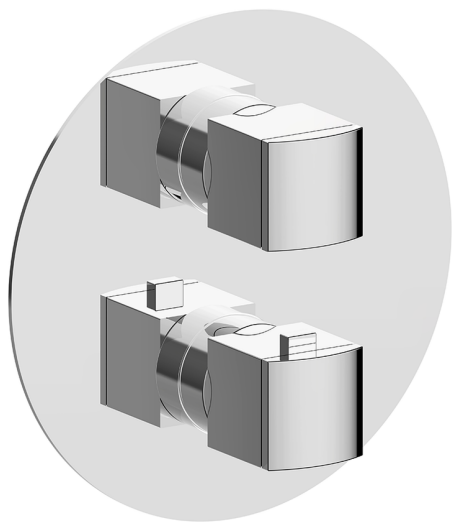

## Exposed part for Thermostatic One Box Valve DADO\_DD0BT030

MODEL **DD0BT030**

Exposed part for Thermostatic One Box Valve, with 1-2-3 outlet devia stop, Minimum depth of installation: 67 mm, without concealed part, for items ZB00B030-ZB00B031

### CHARACTERISTICS

Cartridge Spare Parts **24.04A.PP**  
**8x20 Plus P Thermostatic Valve**  
 Installation **Concealed**  
 Required concealed parts **ZB00B031**  
**ZB00B030**

#### DeviaStop

The Huber Devia Stop technology allows to adjust the water flow and to direct it to the selected output point (overhead soaker, hand shower, etc).