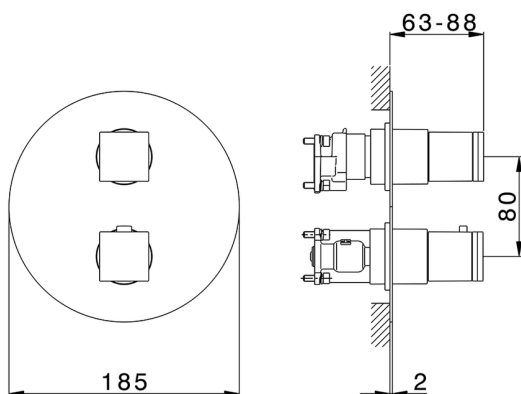

Exposed part for Thermostatic One Box Valve DADO_DD0BT030

MODEL **DD0BT030**

Exposed part for Thermostatic One Box Valve, with 1-2-3 outlet devia stop, Minimum depth of installation: 67 mm, without concealed part, for items ZB00B030-ZB00B031

Installation **Concealed**

Required concealed parts **ZB00B031**

ZB00B030

DeviaStop

The Huber Devia Stop technology allows to adjust the water flow and to direct it to the selected output point (overhead soaker, hand shower, etc).