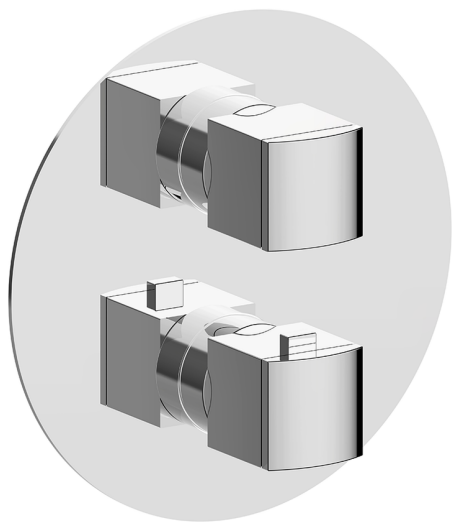

Exposed part for Thermostatic One Box Valve DADO_DD0BT030

MODEL **DD0BT030**

Exposed part for Thermostatic One Box Valve, with 1-2-3 outlet devia stop, Minimum depth of installation: 67 mm, without concealed part, for items ZB00B030-ZB00B031

AVAILABLE FINISHINGS

-  **21** 21 Chrome
-  **2B** 2B Polished Nickel
-  **2F** 2F Brushed Nickel
-  **40** 40 Matt Black
-  **4Q** 4Q Matt White

CHARACTERISTICS

Cartridge Spare Parts **24.04A.PP**

8x20 Plus P Thermostatic Valve

Installation **Concealed**

Required concealed parts **ZB00B031**

ZB00B030

DeviaStop

The Huber Devia Stop technology allows to adjust the water flow and to direct it to the selected output point (overhead soaker, hand shower, etc).