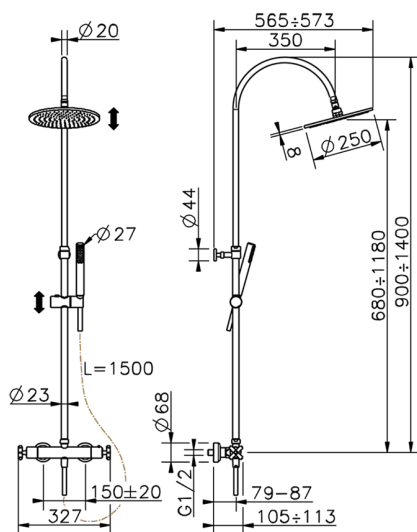

## 2-function Thermostatic shower set COLUMNS\_SUC80010

MODEL **SUC80010**

2-function Thermostatic shower set, 2-outlet devia stop, adjustable riser column, sliding handshower bracket, ABS 27 mm minimalistic one spray handshower, 250 mm round showerhead 8 mm thick BRASS, 150 cm smooth SILVERFLEX Flexible Hose

AVAILABLE FINISHINGS

CHARACTERISTICS

Cartridge Spare Parts **24.04A.PP**

**8x20 Plus P Thermostatic Valve**

### DeviaStop

The Huber Devia Stop technology allows to adjust the water flow and to direct it to the selected output point (overhead soaker, hand shower, etc).