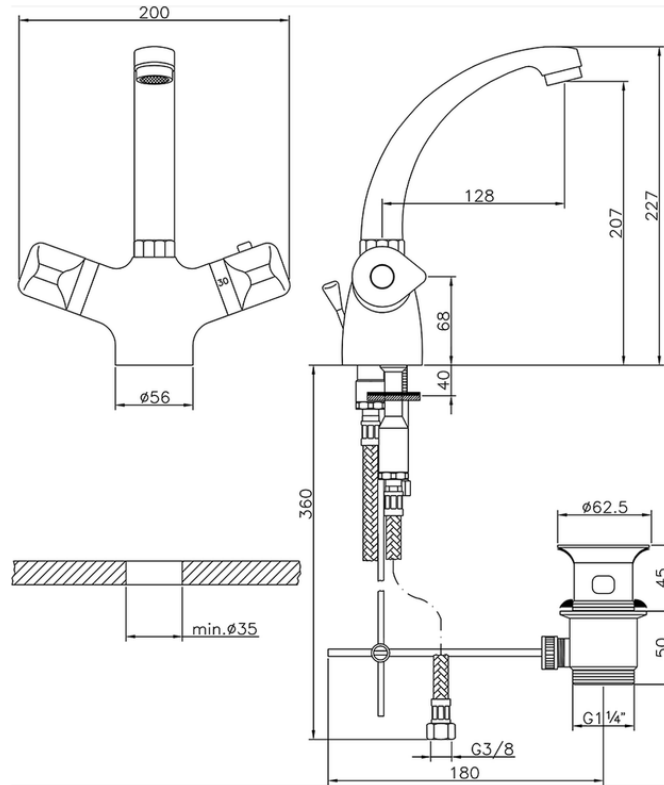

Thermostatic washbasin mixer CLINIC&TECHNICAL_CLT52010

CLT52010

<https://en.huberitalia.com/thermostatic-washbasin-mixer-clinicttechnical-clt52010>

2024-11-15