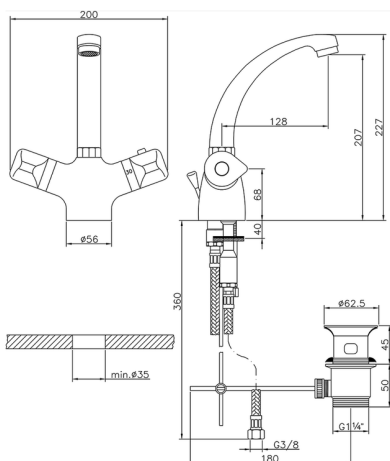

## Thermostatic washbasin mixer CLINIC&TECHNICAL\_CLT52010

MODEL **CLT52010**

Thermostatic washbasin mixer, with 1"1/4 pop-up waste, swivel spout, G.3/8" stainless steel flexible hose

AVAILABLE FINISHINGS

**21** 21 Chrome

CHARACTERISTICS

Cartridge Spare Parts **24.04A.PP**

**8x20 Plus P Thermostatic Valve**