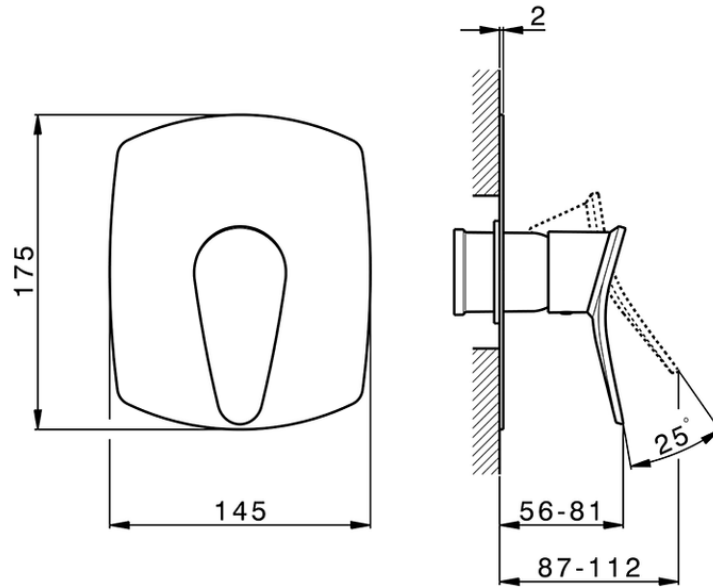

## Exposed part for concealed S.L. shower valve HARLOCK\_HC003000

HC003000

<https://en.huberitalia.com/exposed-part-for-concealed-s-l-shower-valve-harlock-hc003000>

## Piastra/Plate/Plaque/Platte/Placa

2-3mm: XX 27-47 YY 54-74

10mm: XX 16-40 YY 43-68

ZB005300

<https://en.huberitalia.com/concealed-single-lever-shower-valve-concealed-zb005300>

2024-12-19