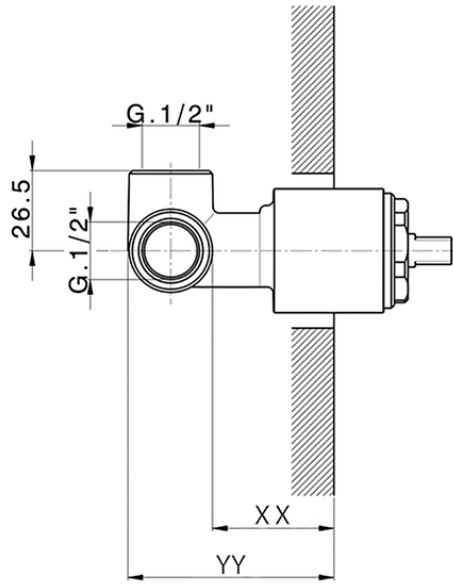

## Exposed part for concealed S.L. shower valve HARLOCK\_HC003000

HC003000

<https://en.huberitalia.com/exposed-part-for-concealed-s-l-shower-valve-harlock-hc003000>

## Piastra/Plate/Plaque/Platte/Placa

2-3mm: XX 27-47 YY 54-74

10mm: XX 16-40 YY 43-68

ZB005300

<https://en.huberitalia.com/concealed-single-lever-shower-valve-concealed-zb005300>

2024-12-19