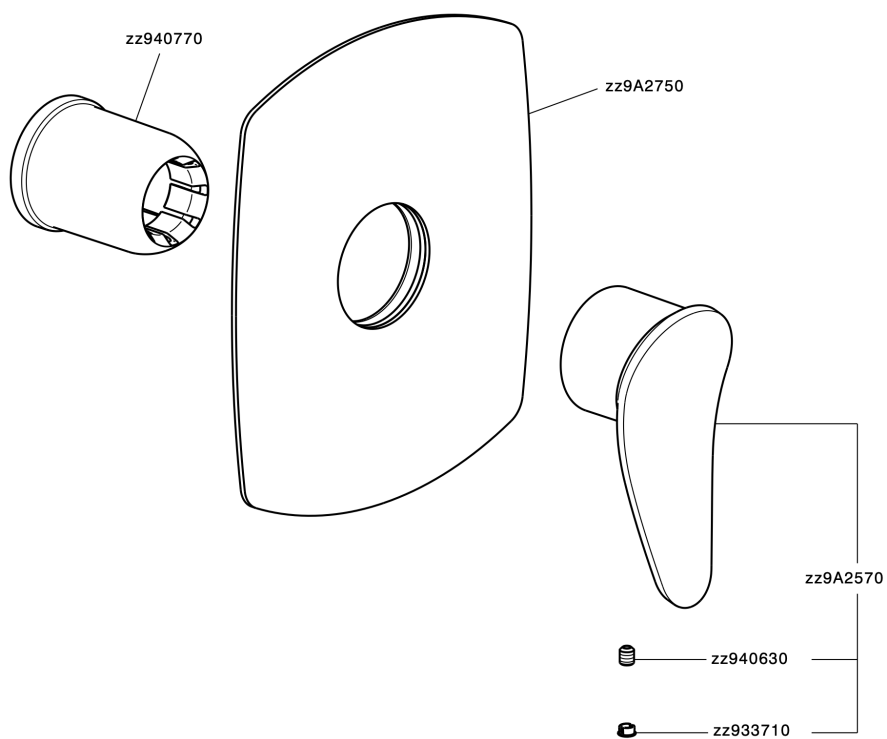

Exposed part for concealed S.L. shower valve HARLOCK_HC003000

HC003000

<https://en.huberitalia.com/exposed-part-for-concealed-s-l-shower-valve-harlock-hc003000>

Concealed single lever shower valve CONCEALED_ZB005300

ZB005300

<https://en.huberitalia.com/concealed-single-lever-shower-valve-concealed-zb005300>

2024-12-19