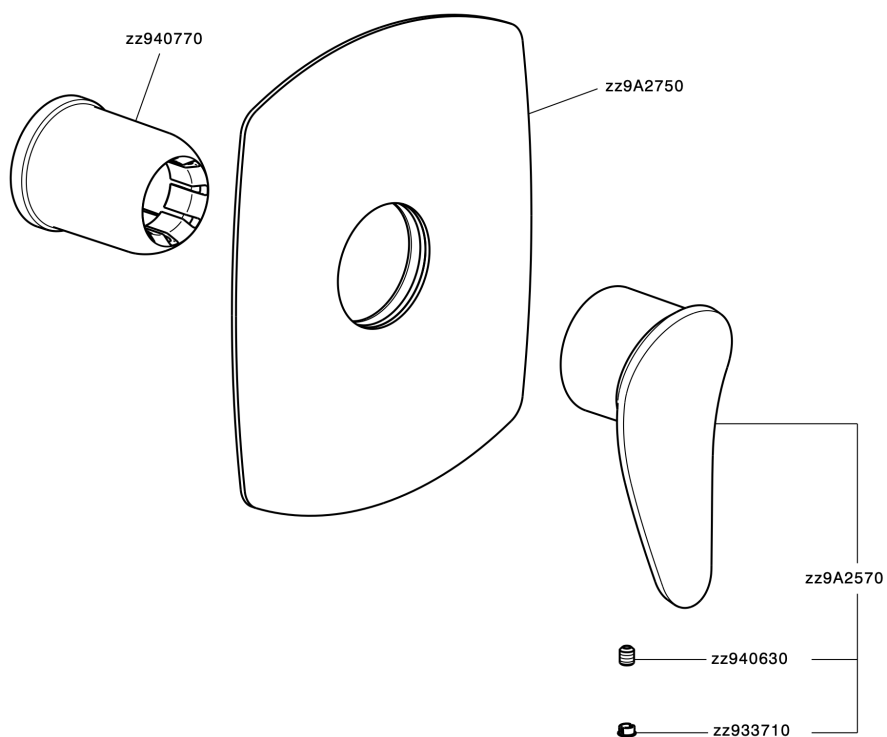

Exposed part for concealed S.L. shower valve HARLOCK_HC003000

HC003000

<https://en.huberitalia.com/exposed-part-for-concealed-s-l-shower-valve-harlock-hc003000>