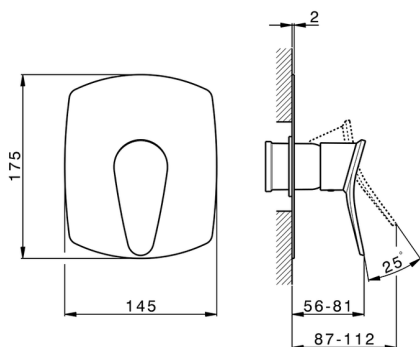

## Exposed part for concealed S.L. shower valve HARLOCK\_HC003000

MODEL **HC003000**

Exposed part for concealed S.L. shower valve, without concealed part, for item ZB005300

MODEL **ZB005300**

Concealed single lever shower valve, 1/2" Concealed shower mixer, without trim kit

AVAILABLE FINISHINGS

 **04** 04 Without finishing

CHARACTERISTICS

Installation	<b>Concealed</b>
Cartridge Spare Parts	<b>ZZ94035000</b>
<b>35 mm Cartridge</b>	
Concealed	<b>1</b>

Piastra/Plate/Plaque/Platte/Placa  
 2-3mm: XX 27-47 YY 54-74  
 10mm: XX 16-40 YY 43-68

2024-12-19