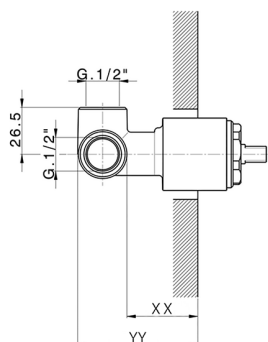

## Exposed part for concealed S.L. shower valve HARLOCK\_HC003000

HC003000

<https://en.huberitalia.com/exposed-part-for-concealed-s-l-shower-valve-harlock-hc003000>

**Concealed single lever shower valve CONCEALED\_ZB005300**

MODEL **ZB005300**

Concealed single lever shower valve, 1/2" Concealed shower mixer, without trim kit

AVAILABLE FINISHINGS

 **04** 04 Without finishing

CHARACTERISTICS

Installation	<b>Concealed</b>
Cartridge Spare Parts	<b>ZZ94035000</b>
<b>35 mm Cartridge</b>	
Concealed	<b>1</b>

Piastra/Plate/Plaque/Platte/Placa  
 2-3mm: XX 27-47 YY 54-74  
 10mm: XX 16-40 YY 43-68

2024-12-19