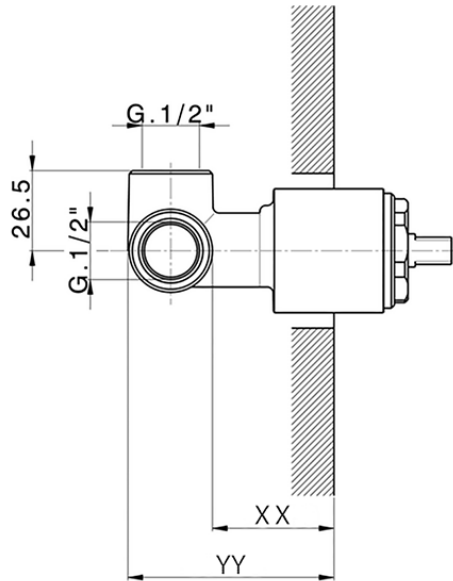

## Exposed part for concealed S.L. shower valve HARLOCK\_HC003000

HC003000

<https://en.huberitalia.com/exposed-part-for-concealed-s-l-shower-valve-harlock-hc003000>

Piastra/Plate/Plaque/Platte/Placa

2-3mm: XX 27-47 YY 54-74

10mm: XX 16-40 YY 43-68

ZB005300

<https://en.huberitalia.com/concealed-single-lever-shower-valve-concealed-zb005300>

2024-12-19