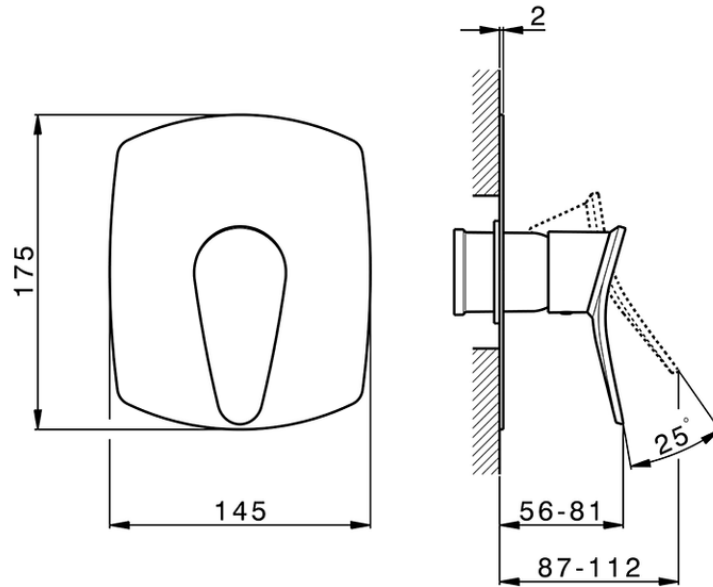

## Exposed part for concealed S.L. shower valve HARLOCK\_HC003000

HC003000

<https://en.huberitalia.com/exposed-part-for-concealed-s-l-shower-valve-harlock-hc003000>

Piastra/Plate/Plaque/Platte/Placa

2-3mm: XX 27-47 YY 54-74

10mm: XX 16-40 YY 43-68

ZB005300

<https://en.huberitalia.com/concealed-single-lever-shower-valve-concealed-zb005300>

2024-12-19