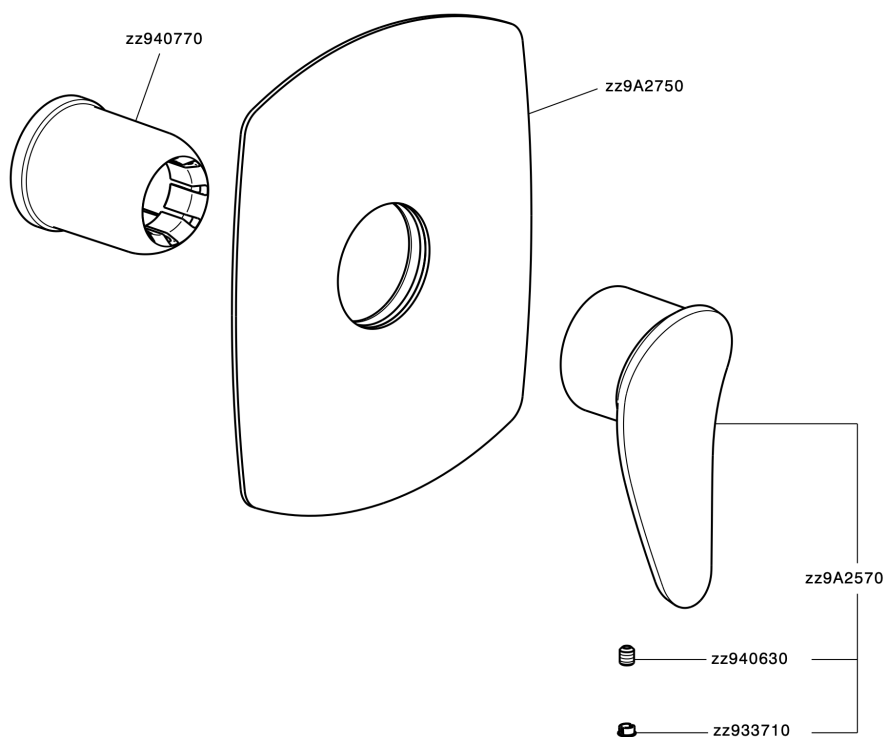

Exposed part for concealed S.L. shower valve HARLOCK_HC003000

HC003000

<https://en.huberitalia.com/exposed-part-for-concealed-s-l-shower-valve-harlock-hc003000>

Concealed single lever shower valve CONCEALED_ZB005300

ZB005300

<https://en.huberitalia.com/concealed-single-lever-shower-valve-concealed-zb005300>

2024-12-19