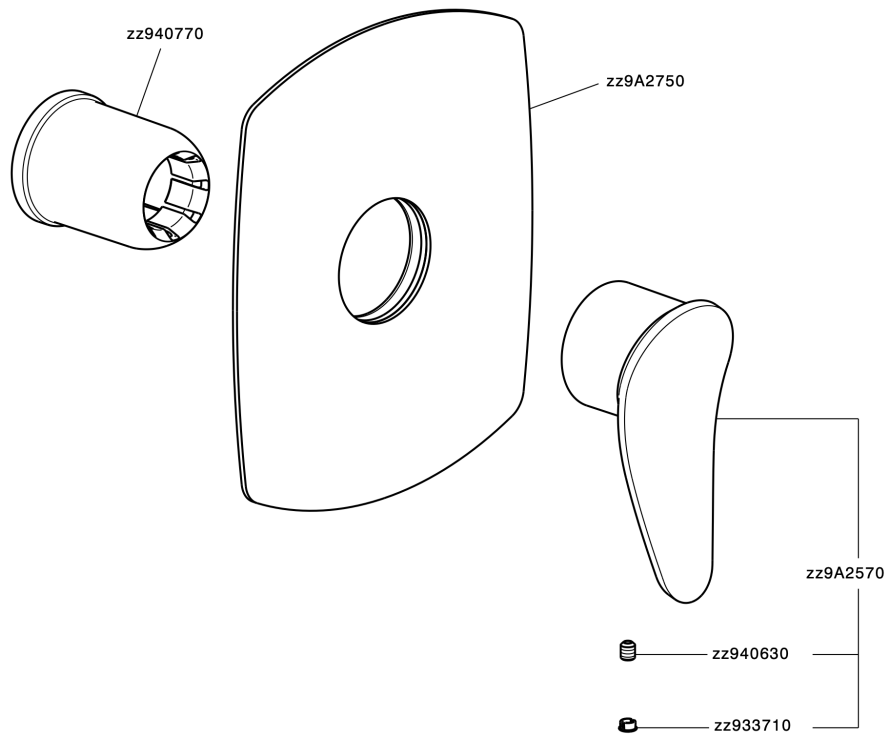

Exposed part for concealed S.L. shower valve HARLOCK_HC003000

MODEL **HC003000**

Exposed part for concealed S.L. shower valve, without concealed part, for item ZB005300

AVAILABLE FINISHINGS

-  **21** 21 Chrome
-  **2P** 2P Rose Gold
-  **2Q** 2Q Black Titanium
-  **40** 40 Matt Black
-  **4Q** 4Q Matt White
-  **6T** 6T Chrome/Matt Black

CHARACTERISTICS

Installation **Concealed**
 Required concealed parts **ZB005300**

Exposed part for concealed S.L. shower valve HARLOCK_HC003000

HC003000

<https://en.huberitalia.com/exposed-part-for-concealed-s-l-shower-valve-harlock-hc003000>

Concealed single lever shower valve CONCEALED_ZB005300

MODEL **ZB005300**

Concealed single lever shower valve, 1/2" Concealed shower mixer, without trim kit

AVAILABLE FINISHINGS

 **04** 04 Without finishing

CHARACTERISTICS

| | |
|------------------------|-------------------|
| Installation | Concealed |
| Cartridge Spare Parts | ZZ94035000 |
| 35 mm Cartridge | |
| Concealed | 1 |

Piastra/Plate/Plaque/Platte/Placa
 2-3mm: XX 27-47 YY 54-74
 10mm: XX 16-40 YY 43-68