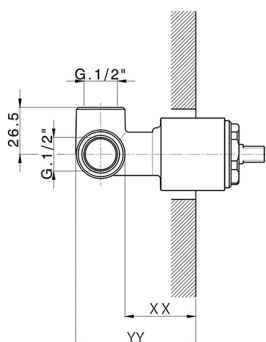

Exposed part for concealed S.L. shower valve HARLOCK_HC003000

MODEL **HC003000**

Exposed part for concealed S.L. shower valve, without concealed part, for item ZB005300

AVAILABLE FINISHINGS

-  **21** 21 Chrome
-  **2P** 2P Rose Gold
-  **2Q** 2Q Black Titanium
-  **40** 40 Matt Black
-  **4Q** 4Q Matt White
-  **6T** 6T Chrome/Matt Black

CHARACTERISTICS

Installation **Concealed**
 Required concealed parts **ZB005300**

Exposed part for concealed S.L. shower valve HARLOCK_HC003000

HC003000

<https://en.huberitalia.com/exposed-part-for-concealed-s-l-shower-valve-harlock-hc003000>

Concealed single lever shower valve CONCEALED_ZB005300

MODEL **ZB005300**

Concealed single lever shower valve, 1/2" Concealed shower mixer, without trim kit

AVAILABLE FINISHINGS

 **04** 04 Without finishing

CHARACTERISTICS

| | |
|------------------------|-------------------|
| Installation | Concealed |
| Cartridge Spare Parts | ZZ94035000 |
| 35 mm Cartridge | |
| Concealed | 1 |

Piastra/Plate/Plaque/Platte/Placa
 2-3mm: XX 27-47 YY 54-74
 10mm: XX 16-40 YY 43-68