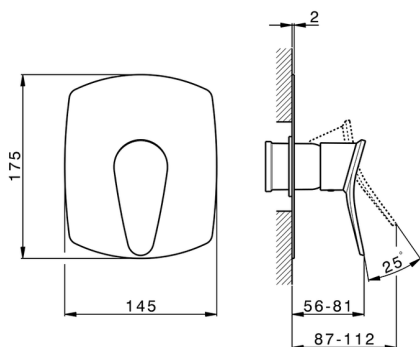

Exposed part for concealed S.L. shower valve HARLOCK_HC003000

MODEL **HC003000**

Exposed part for concealed S.L. shower valve, without concealed part, for item ZB005300

AVAILABLE FINISHINGS

-  **21** 21 Chrome
-  **2P** 2P Rose Gold
-  **2Q** 2Q Black Titanium
-  **40** 40 Matt Black
-  **4Q** 4Q Matt White
-  **6T** 6T Chrome/Matt Black

CHARACTERISTICS

Installation **Concealed**
 Required concealed parts **ZB005300**

Exposed part for concealed S.L. shower valve HARLOCK_HC003000

HC003000

<https://en.huberitalia.com/exposed-part-for-concealed-s-l-shower-valve-harlock-hc003000>

Concealed single lever shower valve CONCEALED_ZB005300

MODEL **ZB005300**

Concealed single lever shower valve, 1/2" Concealed shower mixer, without trim kit

AVAILABLE FINISHINGS

 **04** 04 Without finishing

CHARACTERISTICS

| | |
|------------------------|-------------------|
| Installation | Concealed |
| Cartridge Spare Parts | ZZ94035000 |
| 35 mm Cartridge | |
| Concealed | 1 |

Piastra/Plate/Plaque/Platte/Placa
 2-3mm: XX 27-47 YY 54-74
 10mm: XX 16-40 YY 43-68