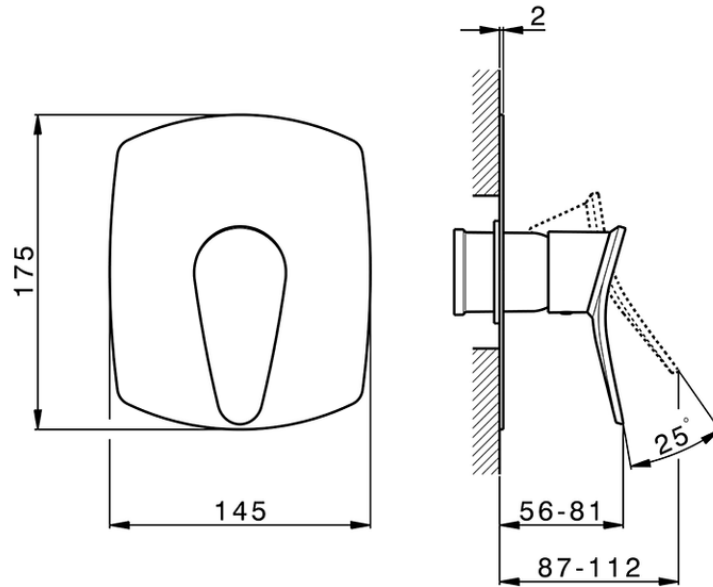

Exposed part for concealed S.L. shower valve HARLOCK_HC003000

HC003000

<https://en.huberitalia.com/exposed-part-for-concealed-s-l-shower-valve-harlock-hc003000>

Piastra/Plate/Plaque/Platte/Placa

2-3mm: XX 27-47 YY 54-74

10mm: XX 16-40 YY 43-68

ZB005300

<https://en.huberitalia.com/concealed-single-lever-shower-valve-concealed-zb005300>

2025-01-05