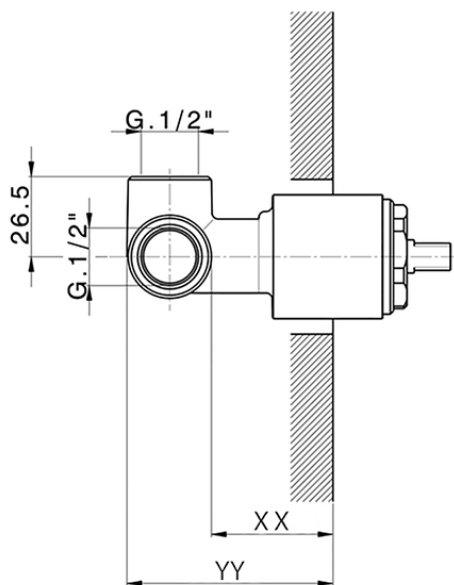

Exposed part for concealed S.L. shower valve HARLOCK_HC003000

HC003000

<https://en.huberitalia.com/exposed-part-for-concealed-s-l-shower-valve-harlock-hc003000>

Piastra/Plate/Plaque/Platte/Placa

2-3mm: XX 27-47 YY 54-74

10mm: XX 16-40 YY 43-68

ZB005300

<https://en.huberitalia.com/concealed-single-lever-shower-valve-concealed-zb005300>

2025-01-05