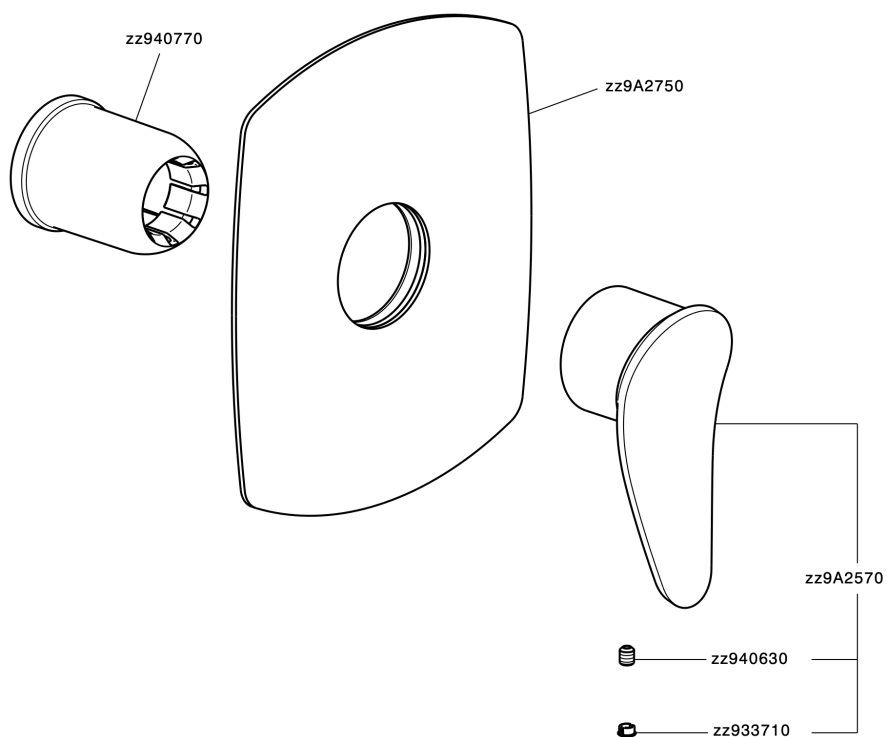

Exposed part for concealed S.L. shower valve HARLOCK_HC003000

HC003000

<https://en.huberitalia.com/exposed-part-for-concealed-s-l-shower-valve-harlock-hc003000>

Concealed single lever shower valve CONCEALED_ZB005300

ZB005300

<https://en.huberitalia.com/concealed-single-lever-shower-valve-concealed-zb005300>

2025-01-05