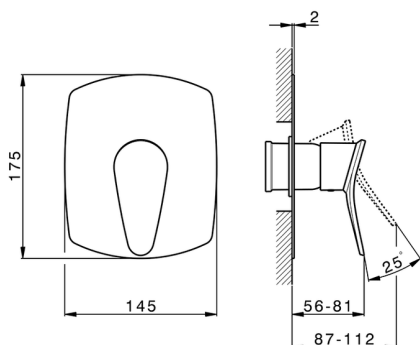

Exposed part for concealed S.L. shower valve HARLOCK_HC003000

MODEL **HC003000**

Exposed part for concealed S.L. shower valve, without concealed part, for item ZB005300

AVAILABLE FINISHINGS

-  **21** 21 Chrome
-  **2P** 2P Rose Gold
-  **2Q** 2Q Black Titanium
-  **40** 40 Matt Black
-  **4Q** 4Q Matt White
-  **6T** 6T Chrome/Matt Black

CHARACTERISTICS

Installation **Concealed**
 Required concealed parts **ZB005300**

Exposed part for concealed S.L. shower valve HARLOCK_HC003000

HC003000

<https://en.huberitalia.com/exposed-part-for-concealed-s-l-shower-valve-harlock-hc003000>

Concealed single lever shower valve CONCEALED_ZB005300

MODEL **ZB005300**

Concealed single lever shower valve, 1/2" Concealed shower mixer, without trim kit

AVAILABLE FINISHINGS

 **04** 04 Without finishing

CHARACTERISTICS

Installation	Concealed
Cartridge Spare Parts	ZZ94035000
35 mm Cartridge	
Concealed	1

Piastra/Plate/Plaque/Platte/Placa
 2-3mm: XX 27-47 YY 54-74
 10mm: XX 16-40 YY 43-68

2025-01-05