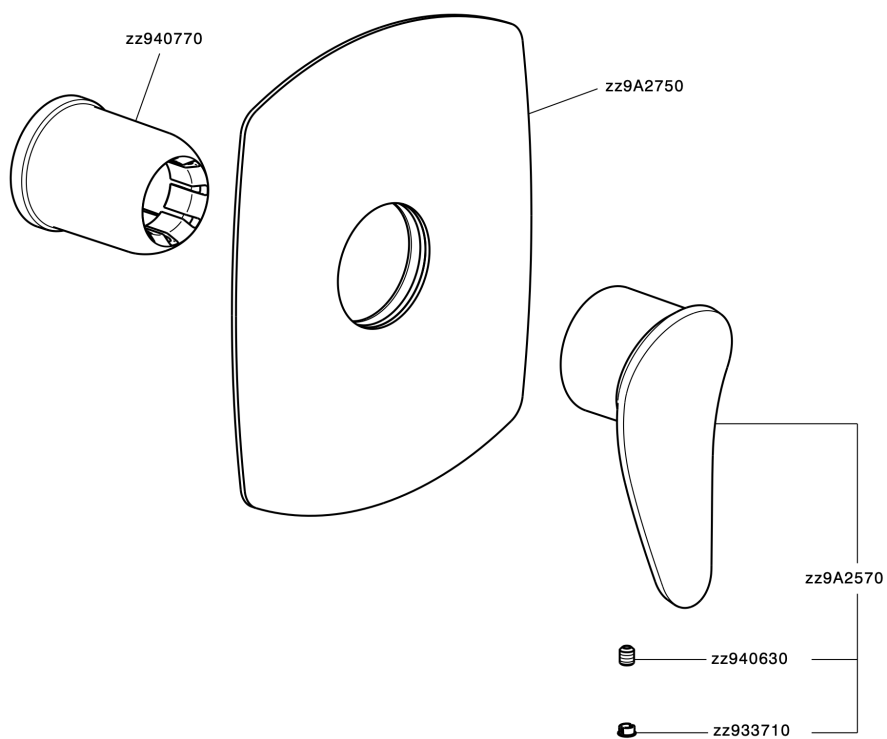

Exposed part for concealed S.L. shower valve HARLOCK_HC003000

MODEL **HC003000**

Exposed part for concealed S.L. shower valve, without concealed part, for item ZB005300

AVAILABLE FINISHINGS

-  **21** 21 Chrome
-  **2P** 2P Rose Gold
-  **2Q** 2Q Black Titanium
-  **40** 40 Matt Black
-  **4Q** 4Q Matt White
-  **6T** 6T Chrome/Matt Black

CHARACTERISTICS

Installation **Concealed**
 Required concealed parts **ZB005300**

Exposed part for concealed S.L. shower valve HARLOCK_HC003000

HC003000

<https://en.huberitalia.com/exposed-part-for-concealed-s-l-shower-valve-harlock-hc003000>

Concealed single lever shower valve CONCEALED_ZB005300

MODEL **ZB005300**

Concealed single lever shower valve, 1/2" Concealed shower mixer, without trim kit

AVAILABLE FINISHINGS

 **04** 04 Without finishing

CHARACTERISTICS

Installation	Concealed
Cartridge Spare Parts	ZZ94035000
35 mm Cartridge	
Concealed	1

Piastra/Plate/Plaque/Platte/Placa
 2-3mm: XX 27-47 YY 54-74
 10mm: XX 16-40 YY 43-68

2025-01-05