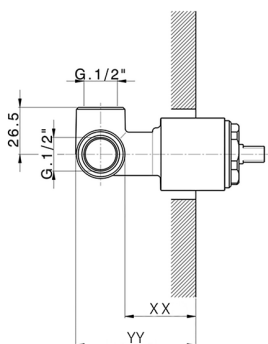

Exposed part for concealed S.L. shower valve HARLOCK_HC003000

MODEL **HC003000**

Exposed part for concealed S.L. shower valve, without concealed part, for item ZB005300

AVAILABLE FINISHINGS

-  **21** 21 Chrome
-  **2P** 2P Rose Gold
-  **2Q** 2Q Black Titanium
-  **40** 40 Matt Black
-  **4Q** 4Q Matt White
-  **6T** 6T Chrome/Matt Black

CHARACTERISTICS

Installation **Concealed**
 Required concealed parts **ZB005300**

Exposed part for concealed S.L. shower valve HARLOCK_HC003000

HC003000

<https://en.huberitalia.com/exposed-part-for-concealed-s-l-shower-valve-harlock-hc003000>

Concealed single lever shower valve CONCEALED_ZB005300

MODEL **ZB005300**

Concealed single lever shower valve, 1/2" Concealed shower mixer, without trim kit

AVAILABLE FINISHINGS

 **04** 04 Without finishing

CHARACTERISTICS

Installation	Concealed
Cartridge Spare Parts	ZZ94035000
35 mm Cartridge	
Concealed	1

Piastra/Plate/Plaque/Platte/Placa
 2-3mm: XX 27-47 YY 54-74
 10mm: XX 16-40 YY 43-68

2025-01-05