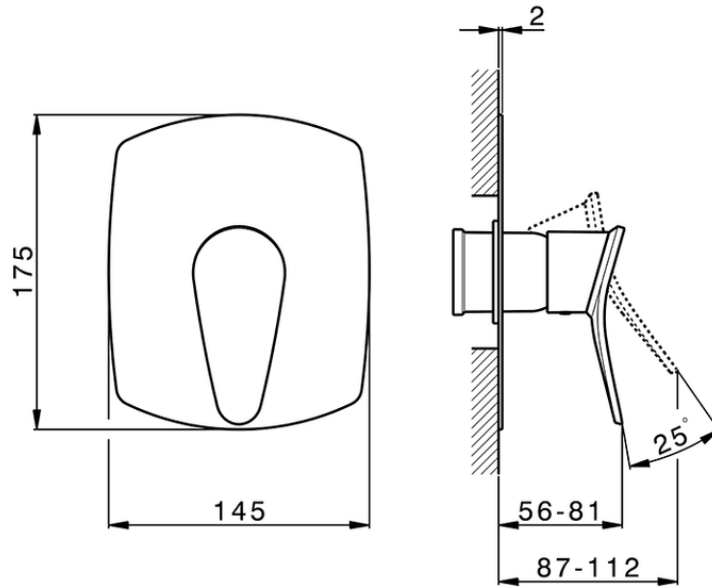

Exposed part for concealed S.L. shower valve HARLOCK_HC003000

HC003000

<https://en.huberitalia.com/exposed-part-for-concealed-s-l-shower-valve-harlock-hc003000>

Piastra/Plate/Plaque/Platte/Placa

2-3mm: XX 27-47 YY 54-74

10mm: XX 16-40 YY 43-68

ZB005300

<https://en.huberitalia.com/concealed-single-lever-shower-valve-concealed-zb005300>

2024-12-18