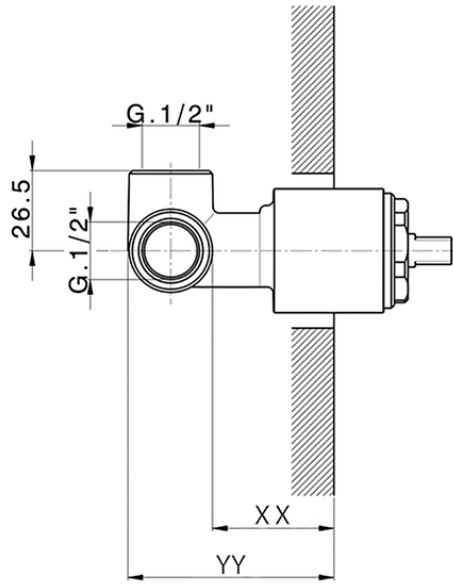

Exposed part for concealed S.L. shower valve HARLOCK_HC003000

HC003000

<https://en.huberitalia.com/exposed-part-for-concealed-s-l-shower-valve-harlock-hc003000>

Piastra/Plate/Plaque/Platte/Placa

2-3mm: XX 27-47 YY 54-74

10mm: XX 16-40 YY 43-68

ZB005300

<https://en.huberitalia.com/concealed-single-lever-shower-valve-concealed-zb005300>

2024-12-18