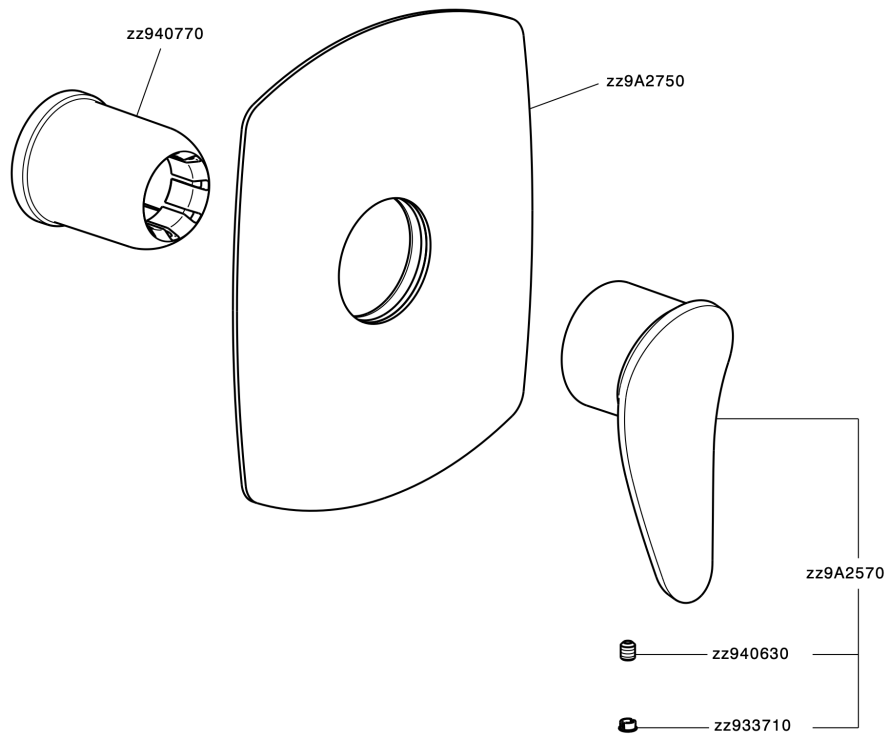

Exposed part for concealed S.L. shower valve HARLOCK_HC003000

HC003000

<https://en.huberitalia.com/exposed-part-for-concealed-s-l-shower-valve-harlock-hc003000>

Concealed single lever shower valve CONCEALED_ZB005300

ZB005300

<https://en.huberitalia.com/concealed-single-lever-shower-valve-concealed-zb005300>

2024-12-18